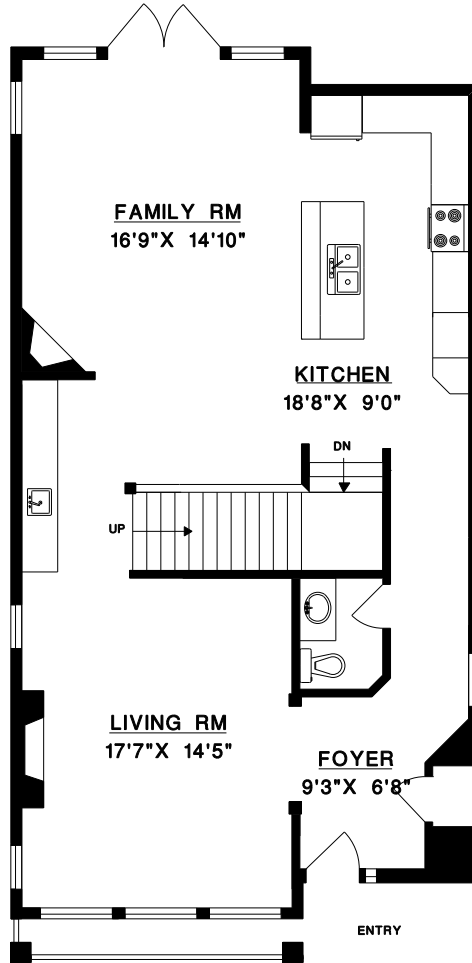

15457 BUENA VISTA AVE

UPPER LEVEL
1079 SQFT

MAIN LEVEL
1126 SQFT

LOWER LEVEL
683 SQFT

FINISHED AREA
2888 SQFT

1' 6'
SCALE

M MEASURE MASTERS
WHITE ROCK/SURREY
(604) 541-2711
MEASURED: MAY 9/2006