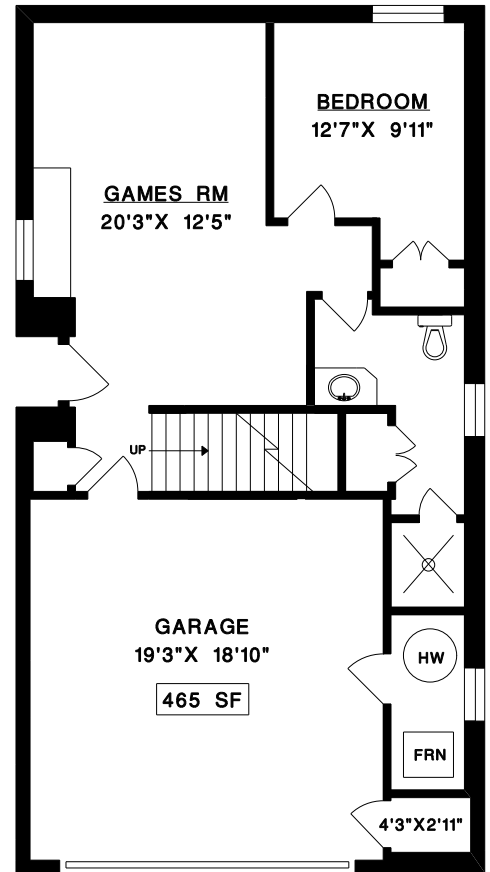

15457 BUENA VISTA AVE

UPPER LEVEL
1079 SQFT

MAIN LEVEL
1126 SQFT

LOWER LEVEL
683 SQFT

FINISHED AREA
2888 SQFT

1' 6'
SCALE

M MEASURE MASTERS
WHITE ROCK/SURREY
(604) 541-2711
MEASURED: MAY 9/2006