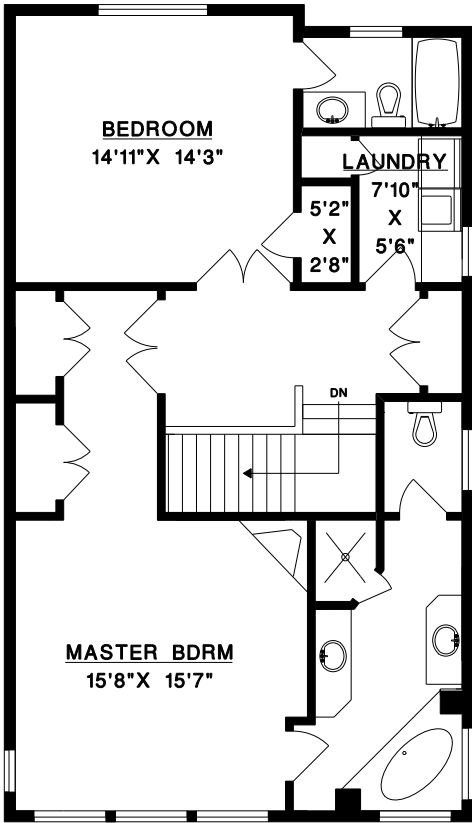

15457 BUENA VISTA AVE

UPPER LEVEL
1079 SQFT

MAIN LEVEL
1126 SQFT

LOWER LEVEL
683 SQFT

FINISHED AREA
2888 SQFT

1' 6'
SCALE

M MEASURE MASTERS
WHITE ROCK/SURREY
(604) 541-2711
MEASURED: MAY 9/2006