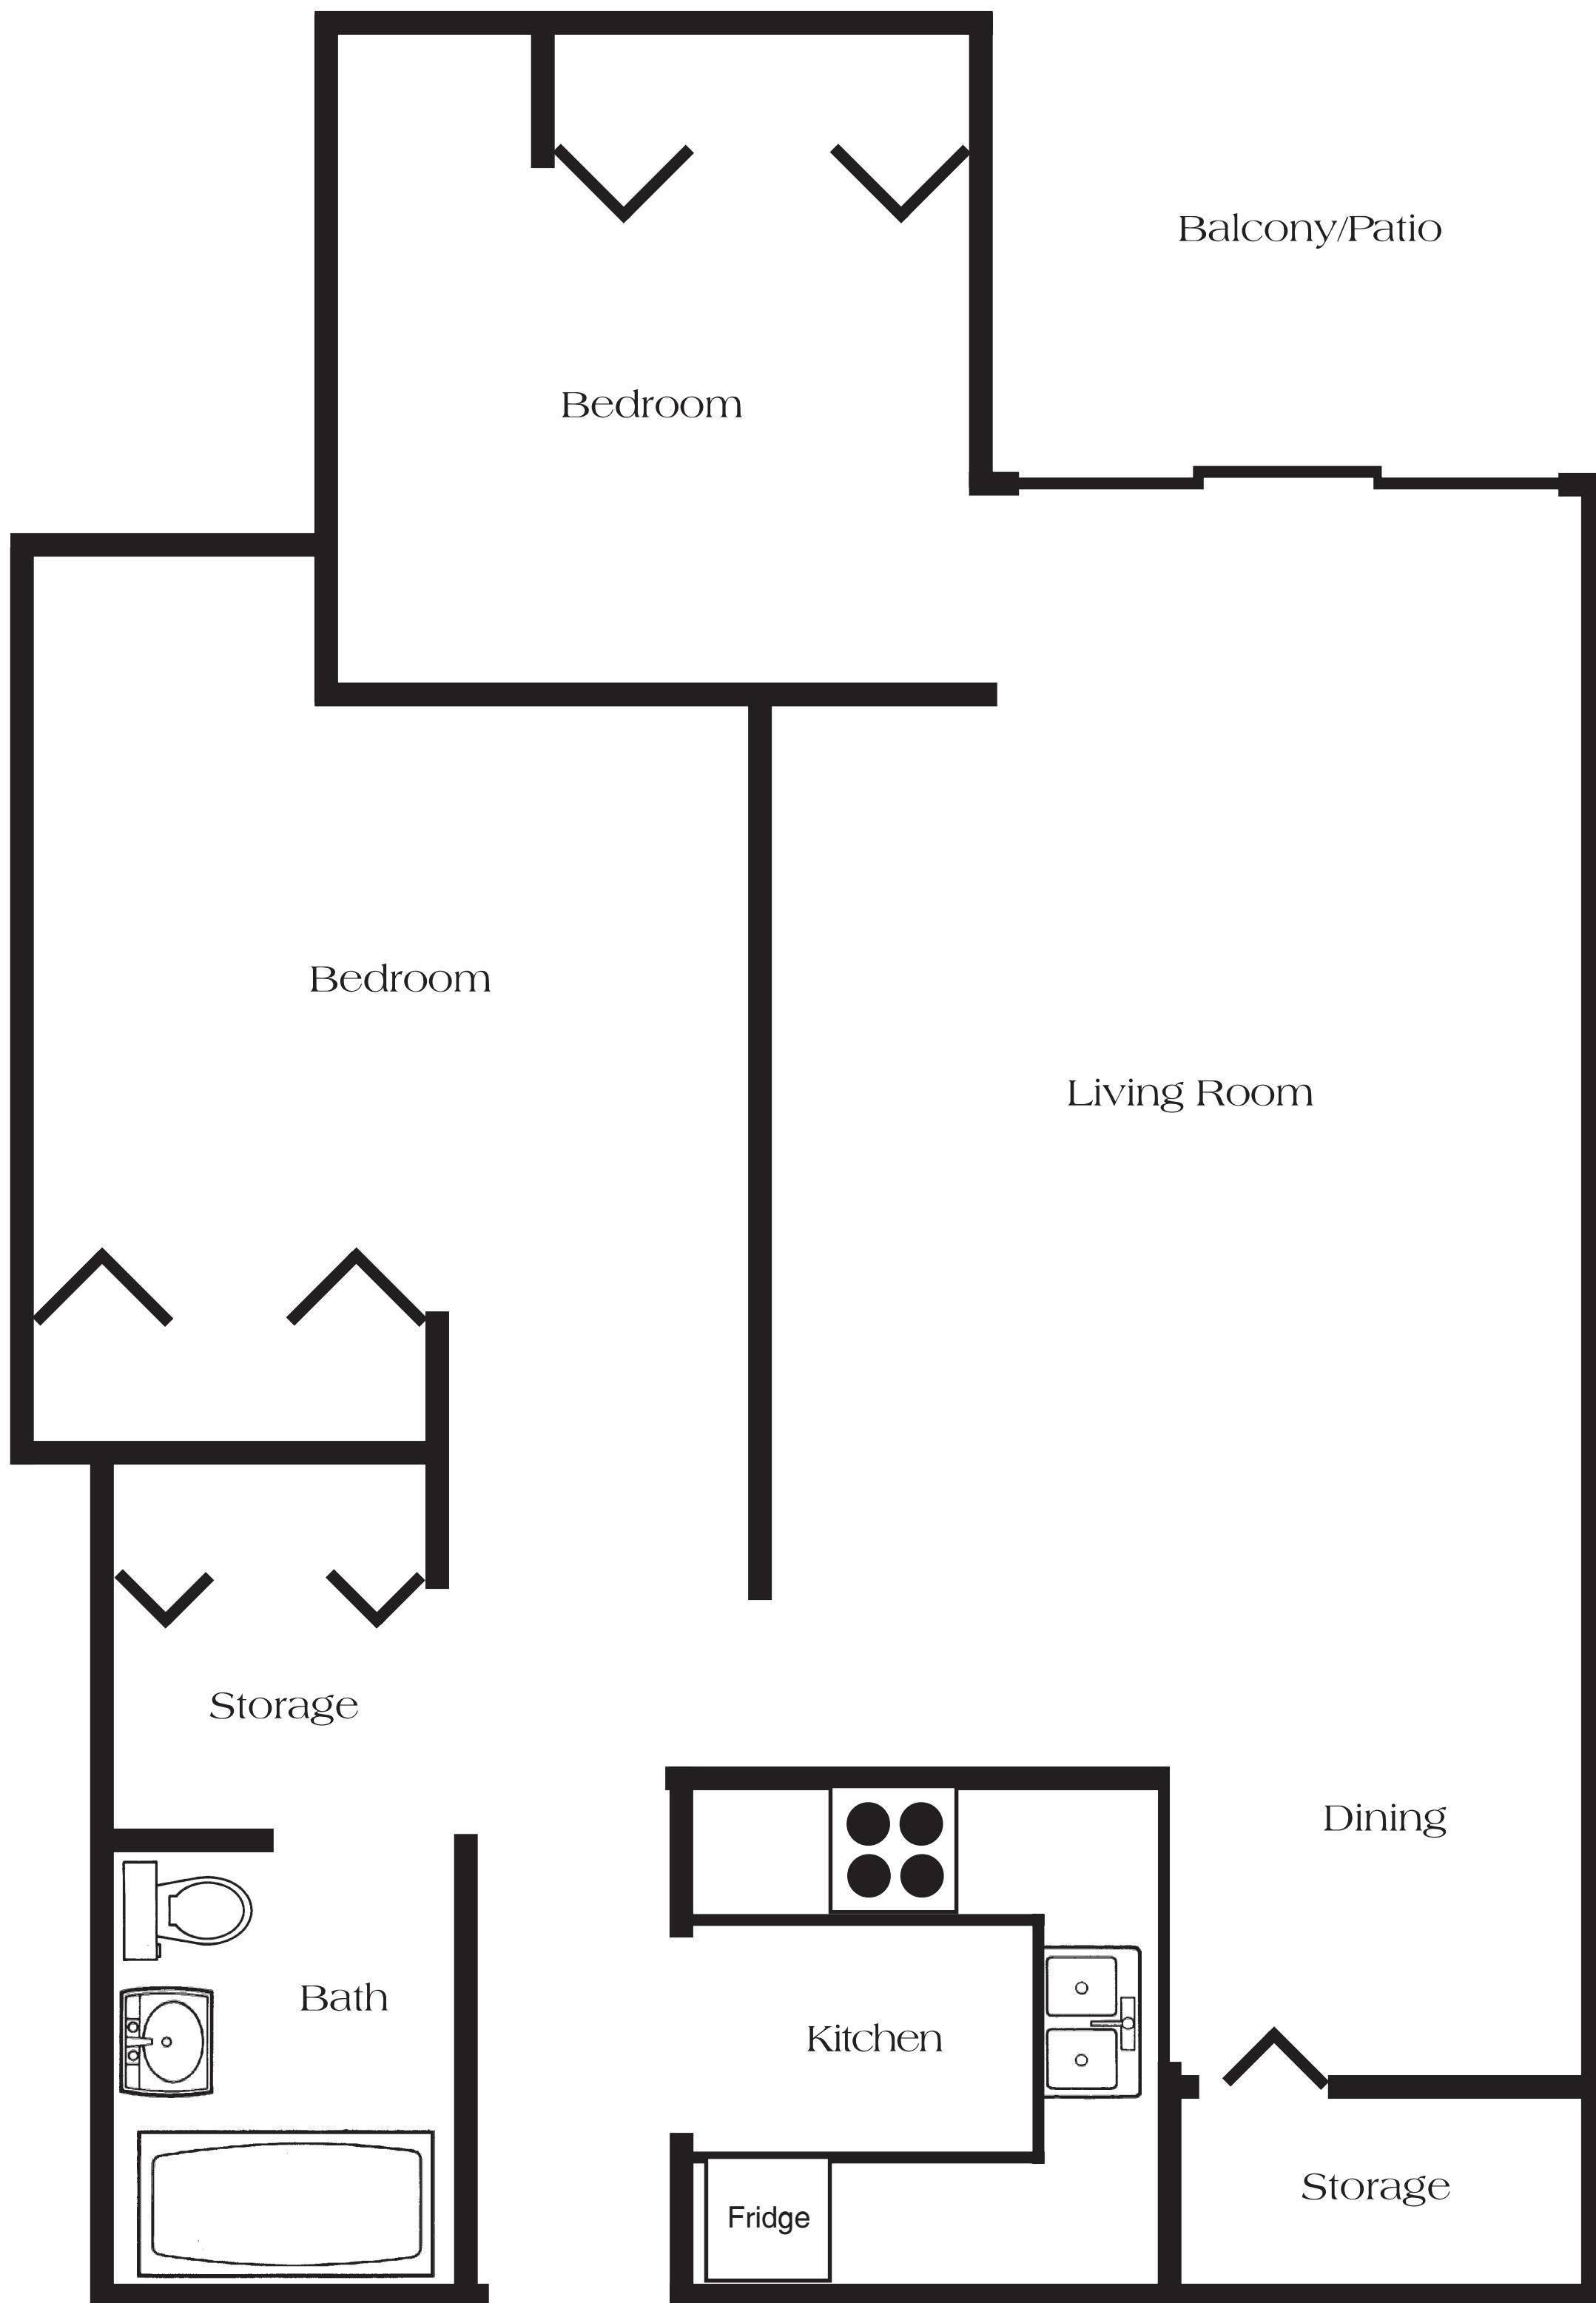

DHARMA DIGS

Studio • 470 Sq.Ft.

Unit #106

Suite layouts vary - see floor plans for specific suites

DHARMA DIGS

One Bedroom • 545/575 Sq.Ft.

Units #101, 102, 108, 207, 208, 215, 306, 307

Suite layouts vary - see floor plans for specific suites

DHARMA DIGS

One Bedroom • 590/620 Sq.Ft.

Units #104, 105, 202, 203, 204, 210, 211,
212, 216, 302, 303, 304, 317

Suite layouts vary - see floor plans for specific suites

DHARMA DIGS

Two Bedroom • 730/820 Sq.Ft.

Units #103, 107, 201, 205, 206, 209, 214, 301, 305

Suite layouts vary - see floor plans for specific suites

DHARMA DIGS

One Bedroom & Loft • 967/988 Sq.Ft.
Units #308, 309, 406, 407 - Spiral Staircase

Suite layouts vary - see floor plans for specific suites

(Loft Area - - - - -)

Suite layouts vary - see floor plans for specific suites