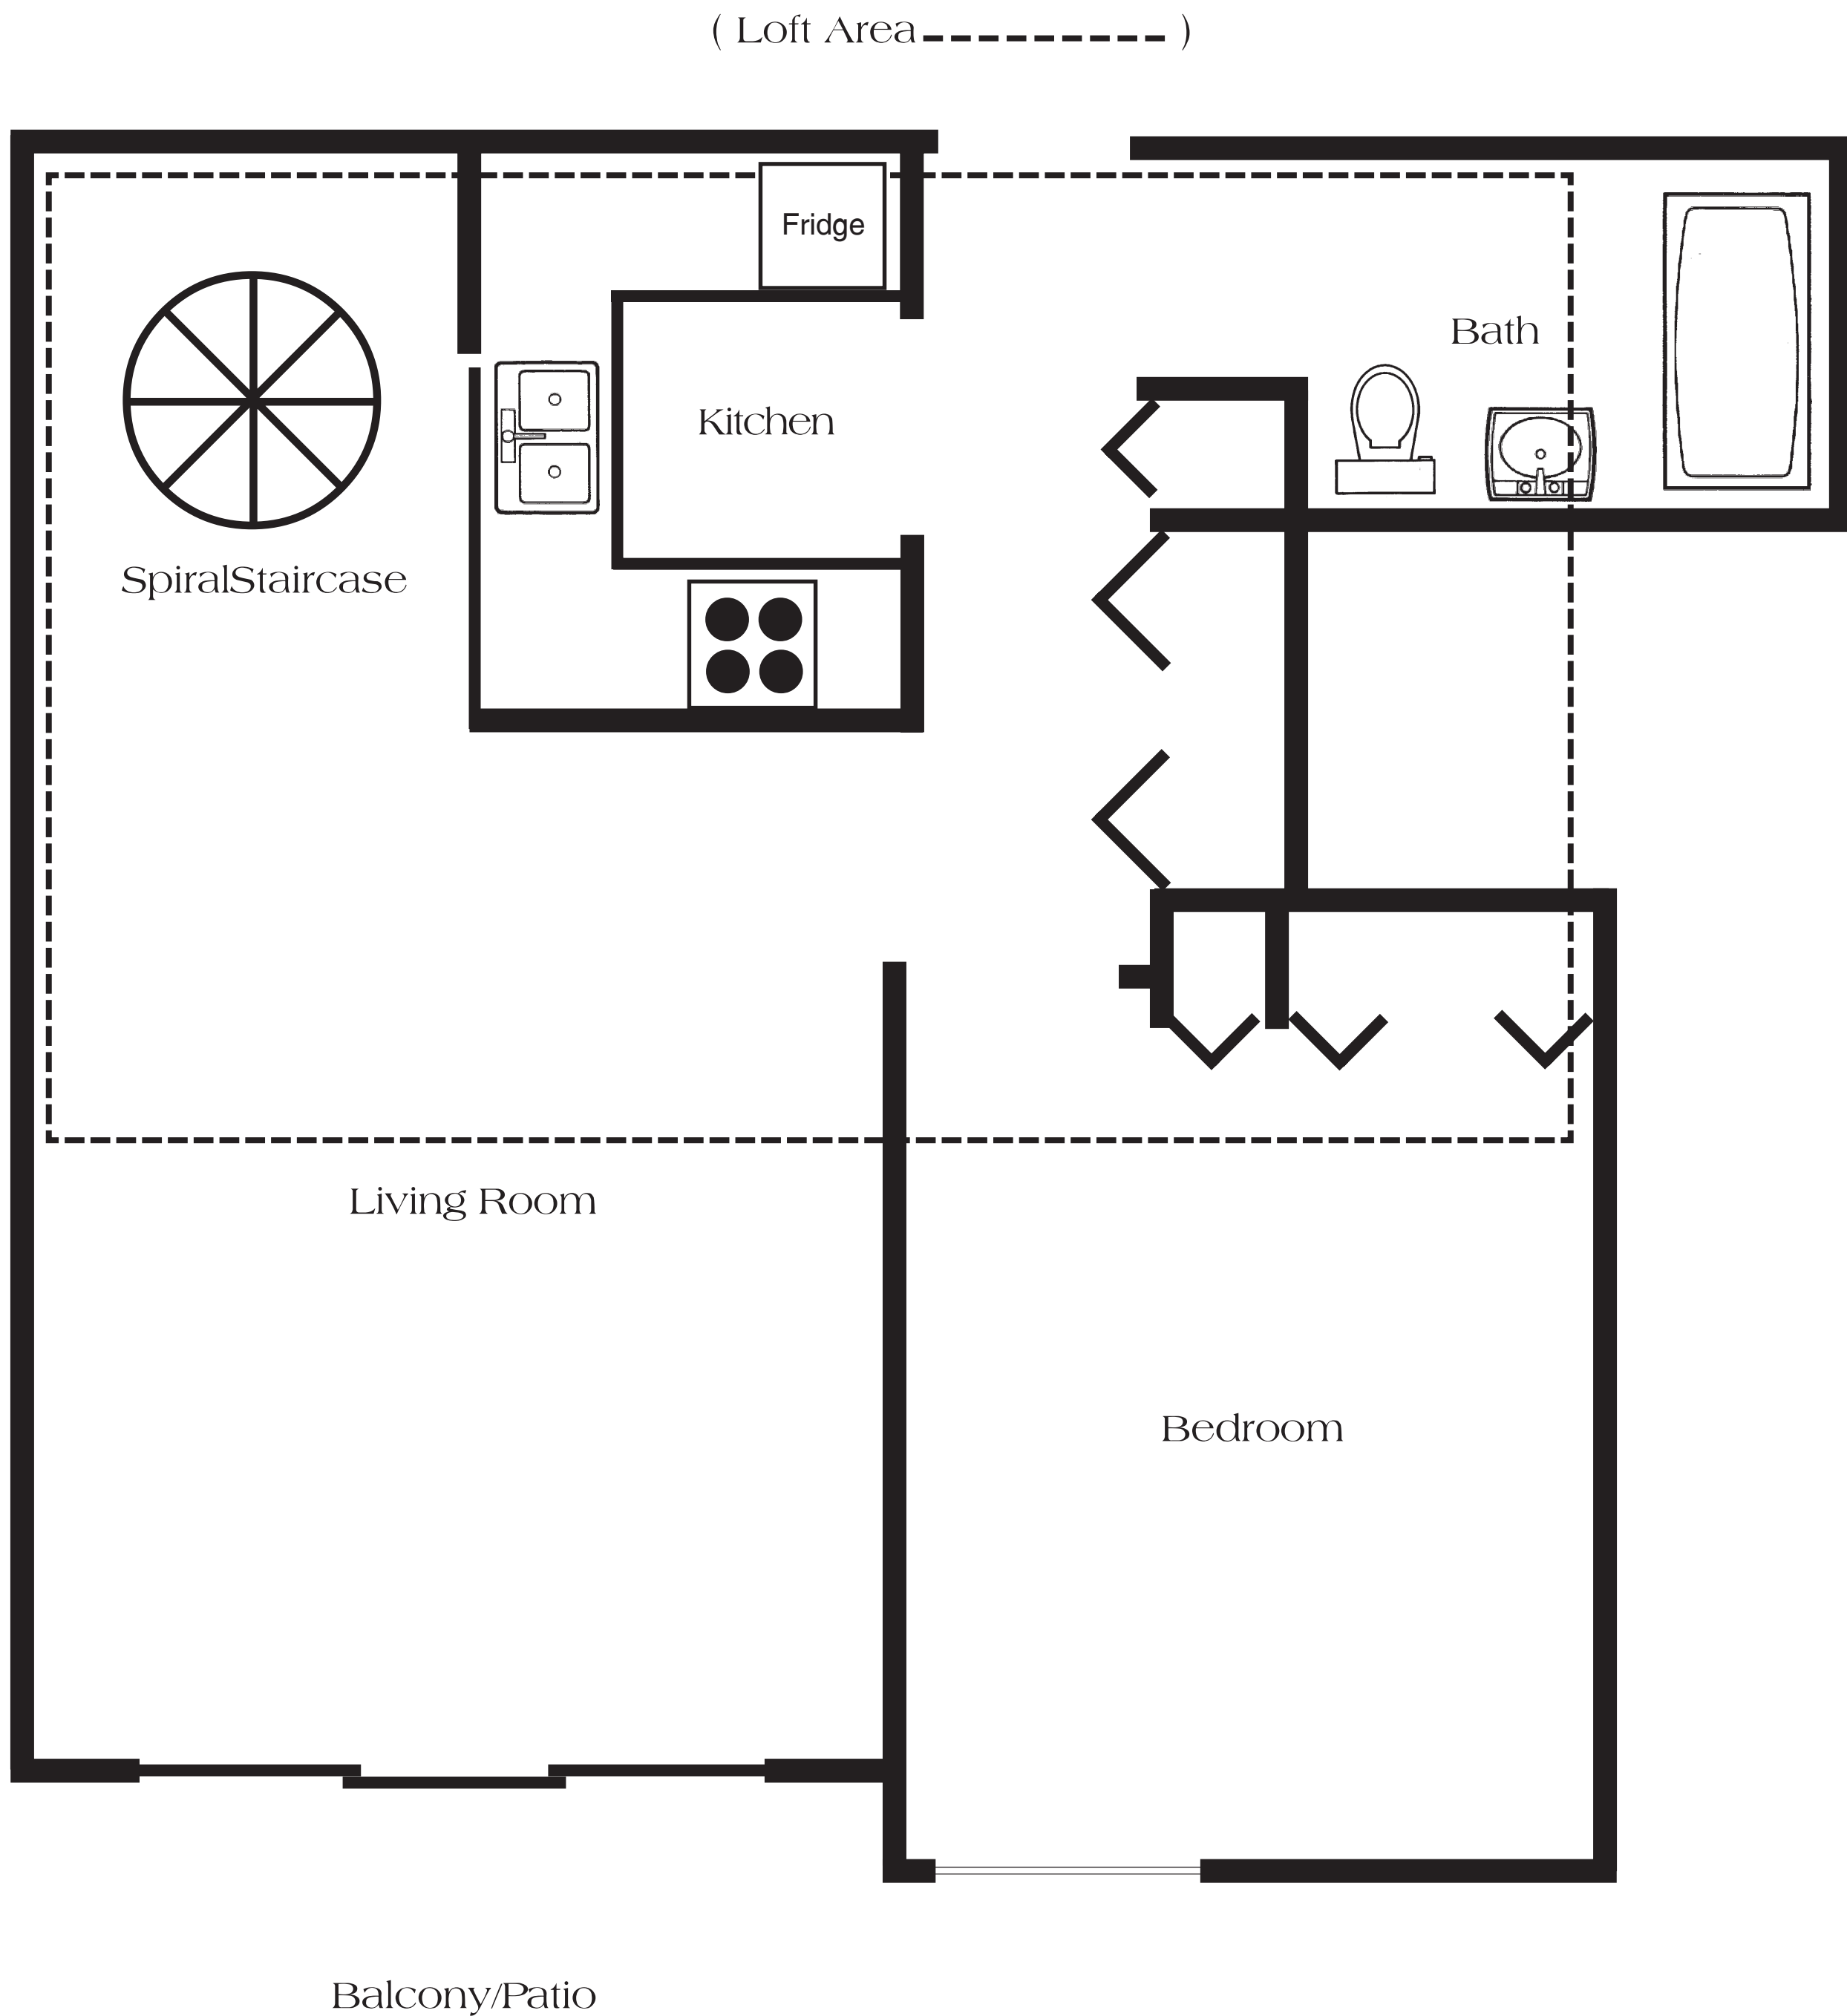

DHARMA DIGS

Studio • 470 Sq.Ft.

Unit #106

Suite layouts vary - see floor plans for specific suites

DHARMA DIGS

One Bedroom • 545/575 Sq.Ft.

Units #101, 102, 108, 207, 208, 215, 306, 307

Suite layouts vary - see floor plans for specific suites

DHARMA DIGS

One Bedroom • 590/620 Sq.Ft.

Units #104, 105, 202, 203, 204, 210, 211,
212, 216, 302, 303, 304, 317

Suite layouts vary - see floor plans for specific suites

DHARMA DIGS

Two Bedroom • 730/820 Sq.Ft.

Units #103, 107, 201, 205, 206, 209, 214, 301, 305

Suite layouts vary - see floor plans for specific suites

DHARMA DIGS

One Bedroom & Loft • 967/988 Sq.Ft.
Units #308, 309, 406, 407 - Spiral Staircase

Suite layouts vary - see floor plans for specific suites

(Loft Area - - - - -)

Suite layouts vary - see floor plans for specific suites