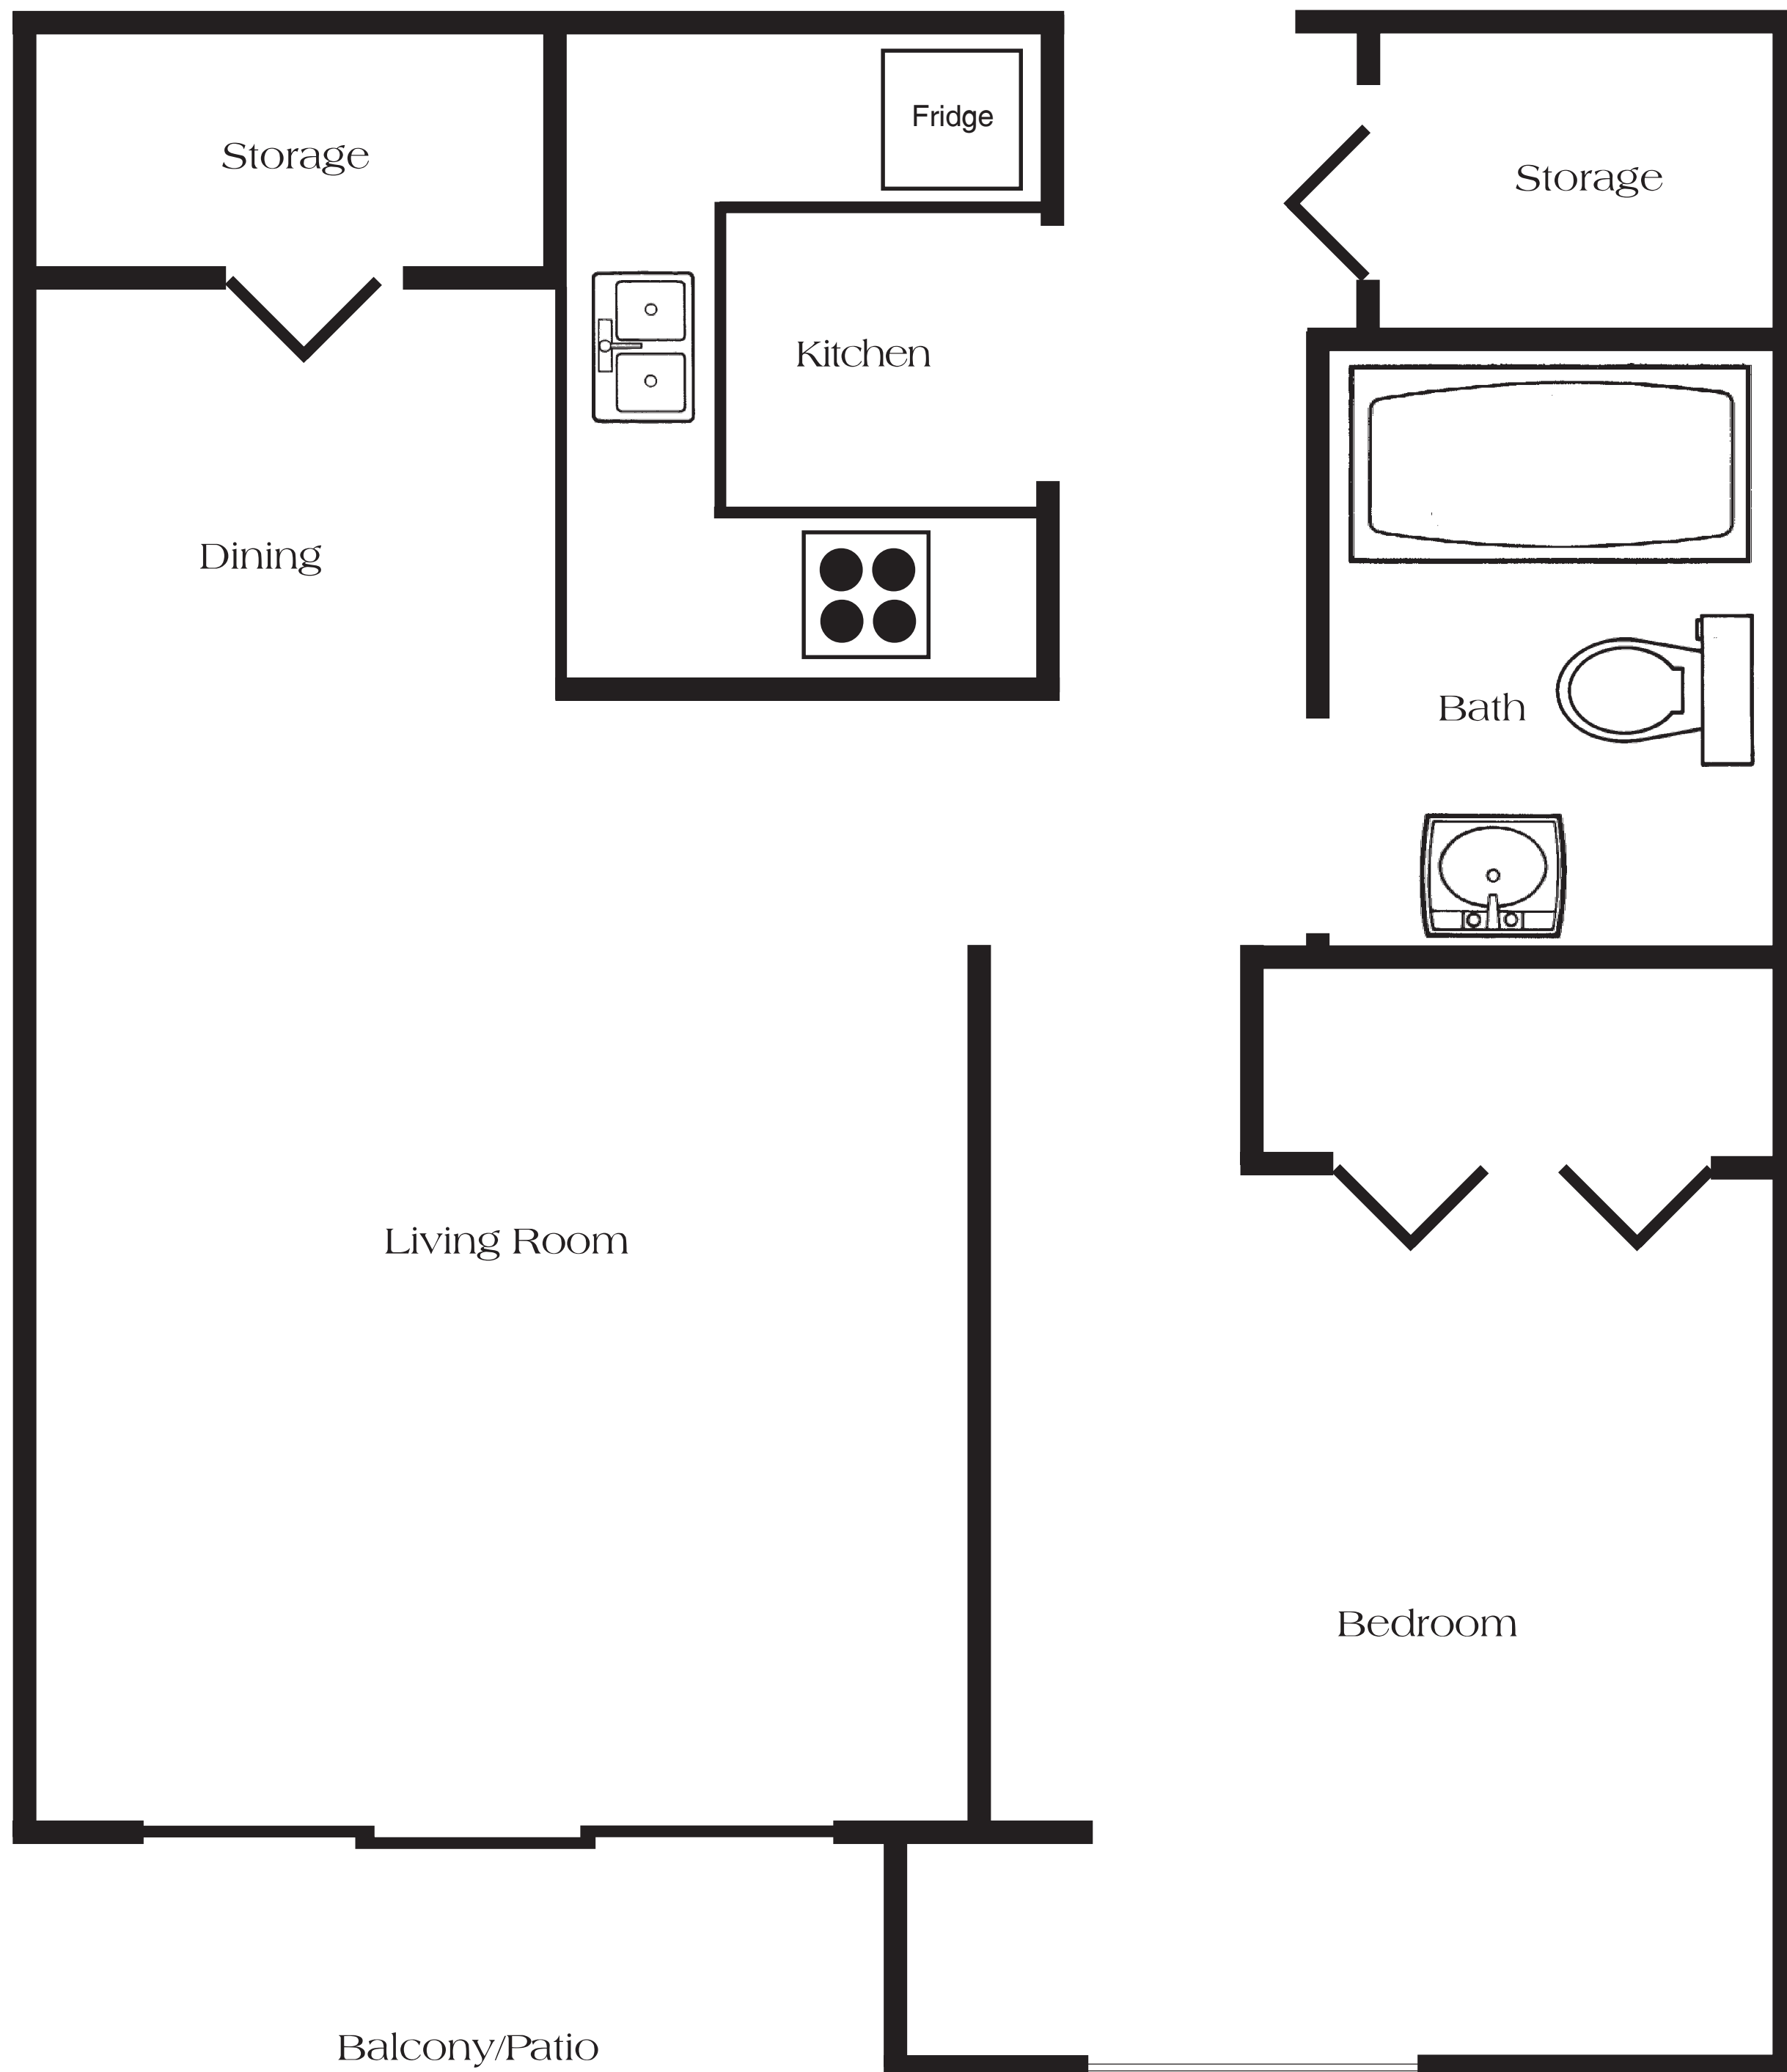

DHARMA DIGS

Studio • 470 Sq.Ft.

Unit #106

Suite layouts vary - see floor plans for specific suites

DHARMA DIGS

One Bedroom • 545/575 Sq.Ft.

Units #101, 102, 108, 207, 208, 215, 306, 307

Suite layouts vary - see floor plans for specific suites

DHARMA DIGS

One Bedroom • 590/620 Sq.Ft.

Units #104, 105, 202, 203, 204, 210, 211,
212, 216, 302, 303, 304, 317

Suite layouts vary - see floor plans for specific suites

DHARMA DIGS

Two Bedroom • 730/820 Sq.Ft.

Units #103, 107, 201, 205, 206, 209, 214, 301, 305

Suite layouts vary - see floor plans for specific suites

DHARMA DIGS

One Bedroom & Loft • 967/988 Sq.Ft.
Units #308, 309, 406, 407 - Spiral Staircase

Suite layouts vary - see floor plans for specific suites

(Loft Area - - - - -)

Suite layouts vary - see floor plans for specific suites