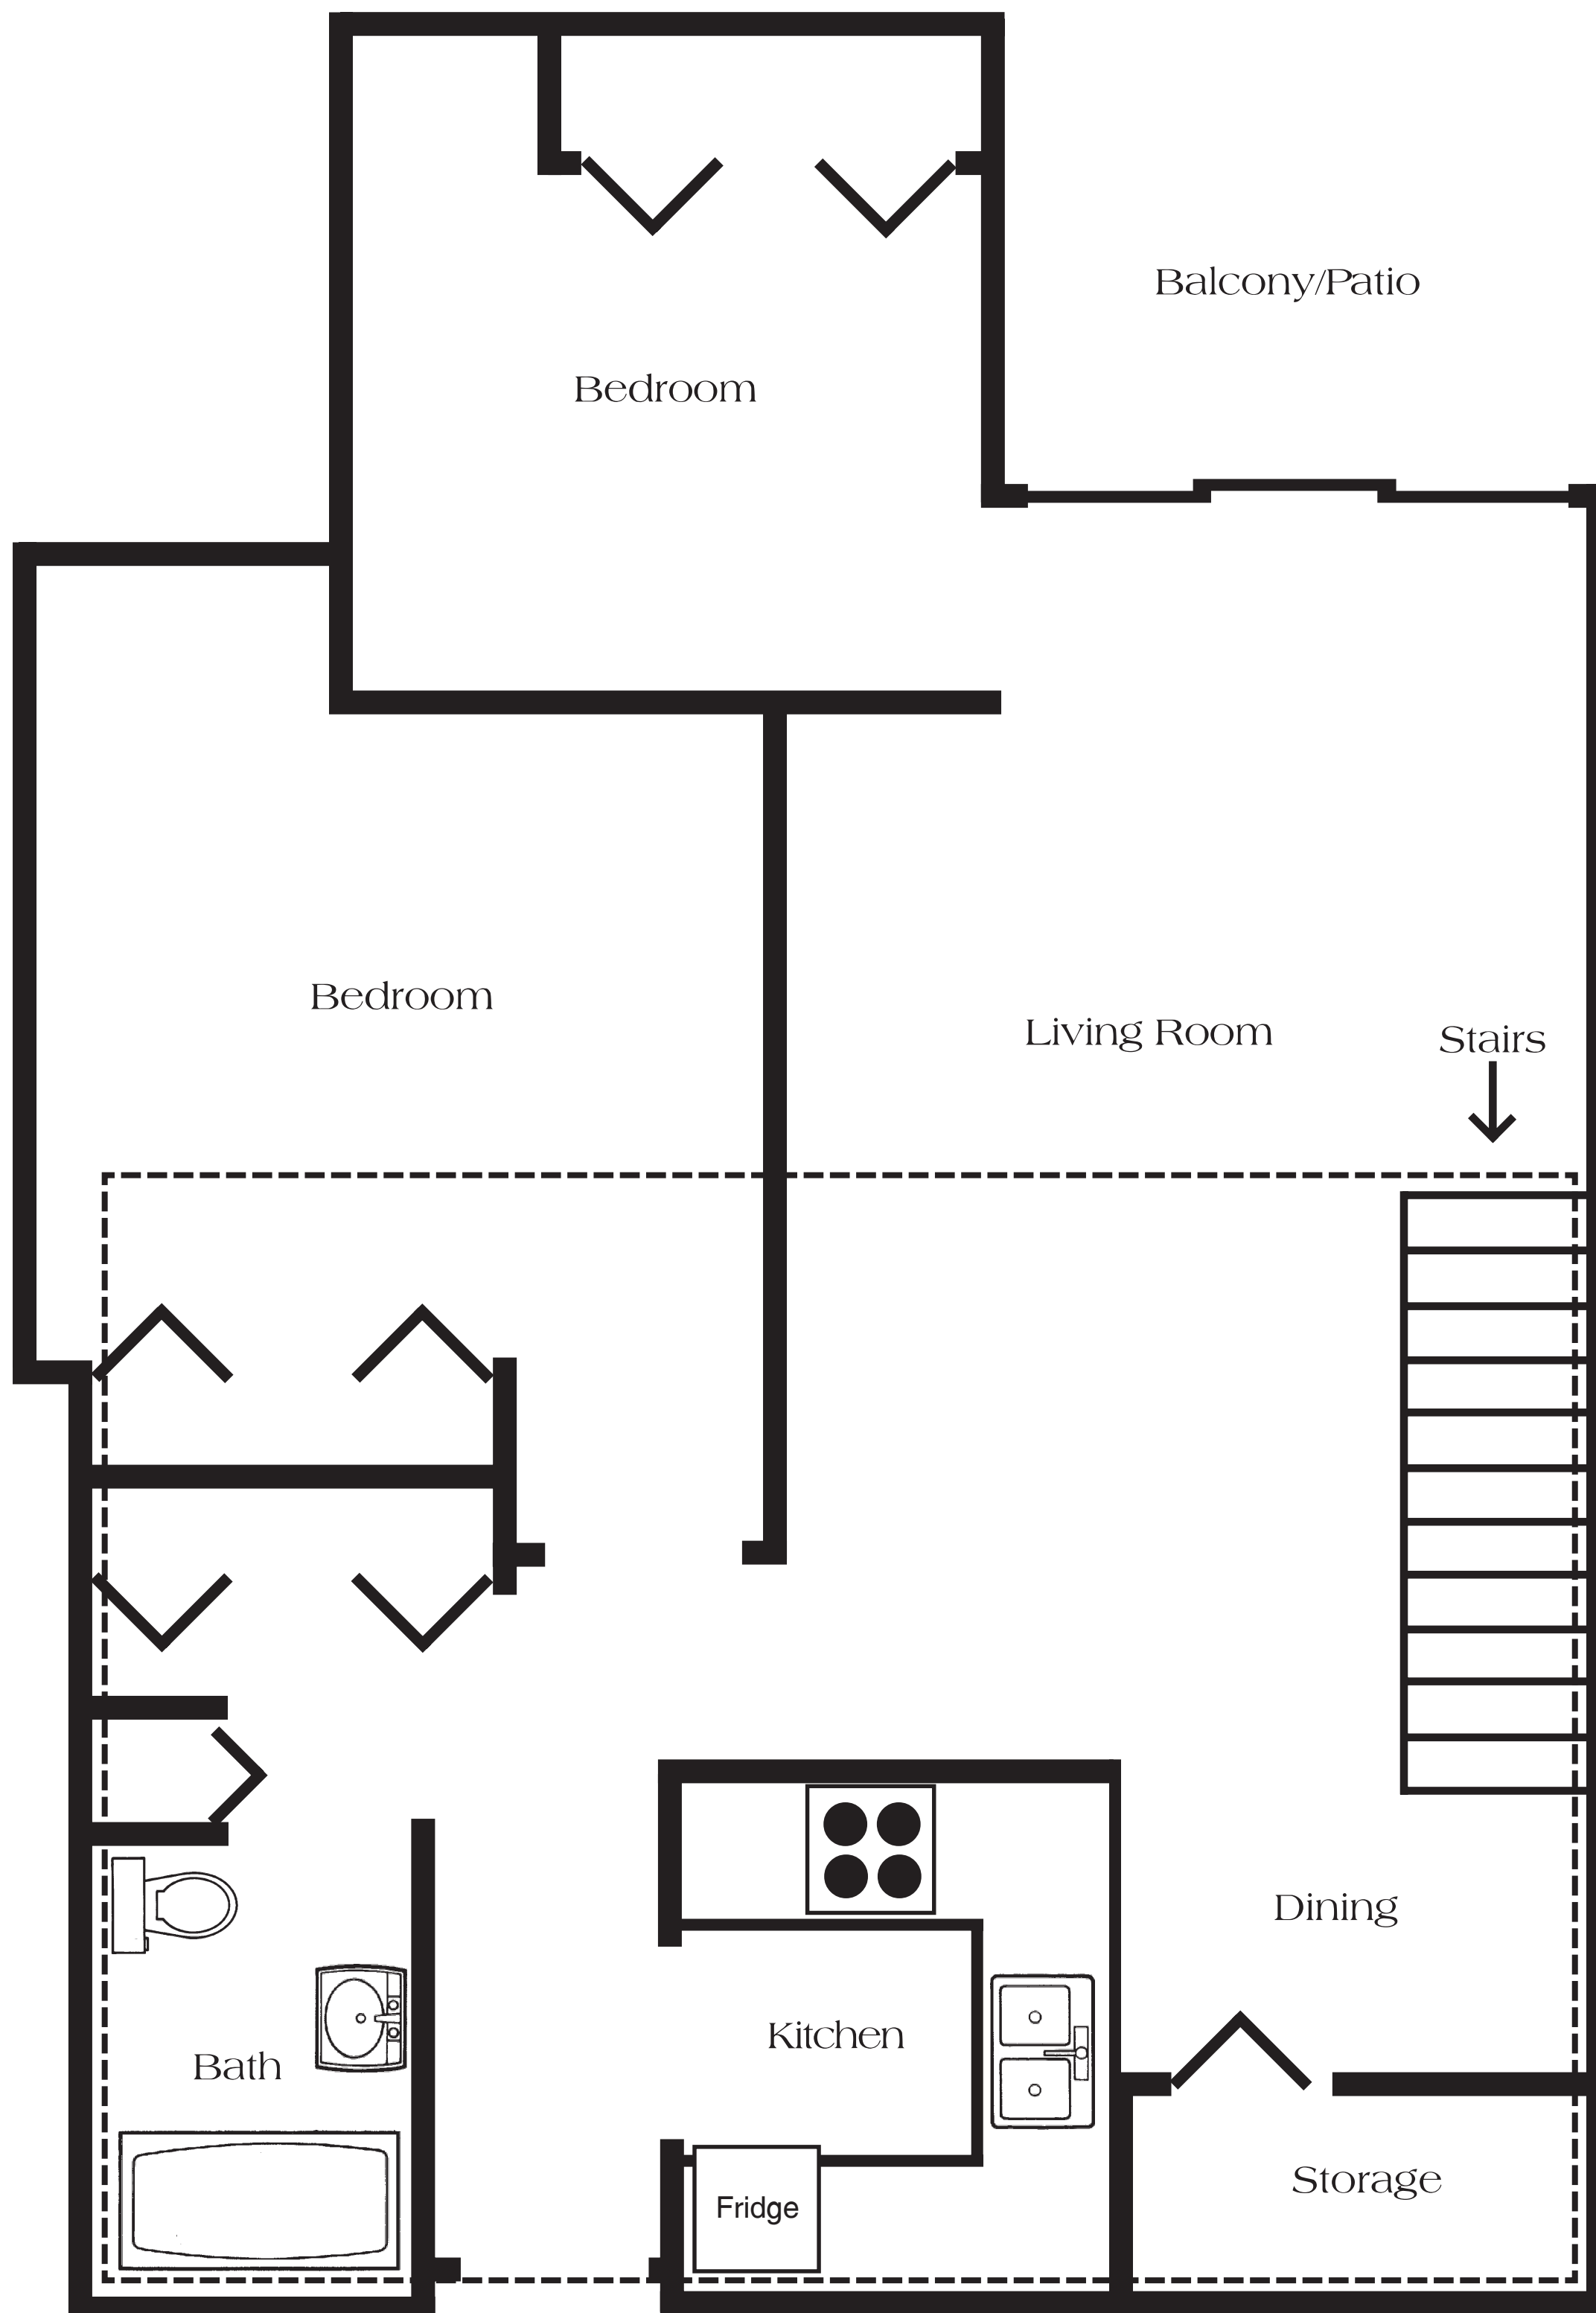

DHARMA DIGS

One Bedroom • 590/620 Sq.Ft.

Units #104, 105, 202, 203, 204, 210, 211,
212, 216, 302, 303, 304, 317

Suite layouts vary - see floor plans for specific suites

DHARMA DIGS

Two Bedroom • 730/820 Sq.Ft.

Units #103, 107, 201, 205, 206, 209, 214, 301, 305

Suite layouts vary - see floor plans for specific suites

DHARMA DIGS

One Bedroom & Loft • 967/988 Sq.Ft.
Units #308, 309, 406, 407 - Spiral Staircase

Suite layouts vary - see floor plans for specific suites

DHARMA DIGS

One Bedroom & Loft • 828/1022 Sq.Ft.

Units #311, 312, 314, 316, 402, 403, 404, 408 - Straight Staircase

Suite layouts vary - see floor plans for specific suites

DHARMA DIGS

Two Bedroom & Loft • 1075/1270 Sq.Ft.
Units #310, 315, 401, 405

(Loft Area - - - - -)

Suite layouts vary - see floor plans for specific suites