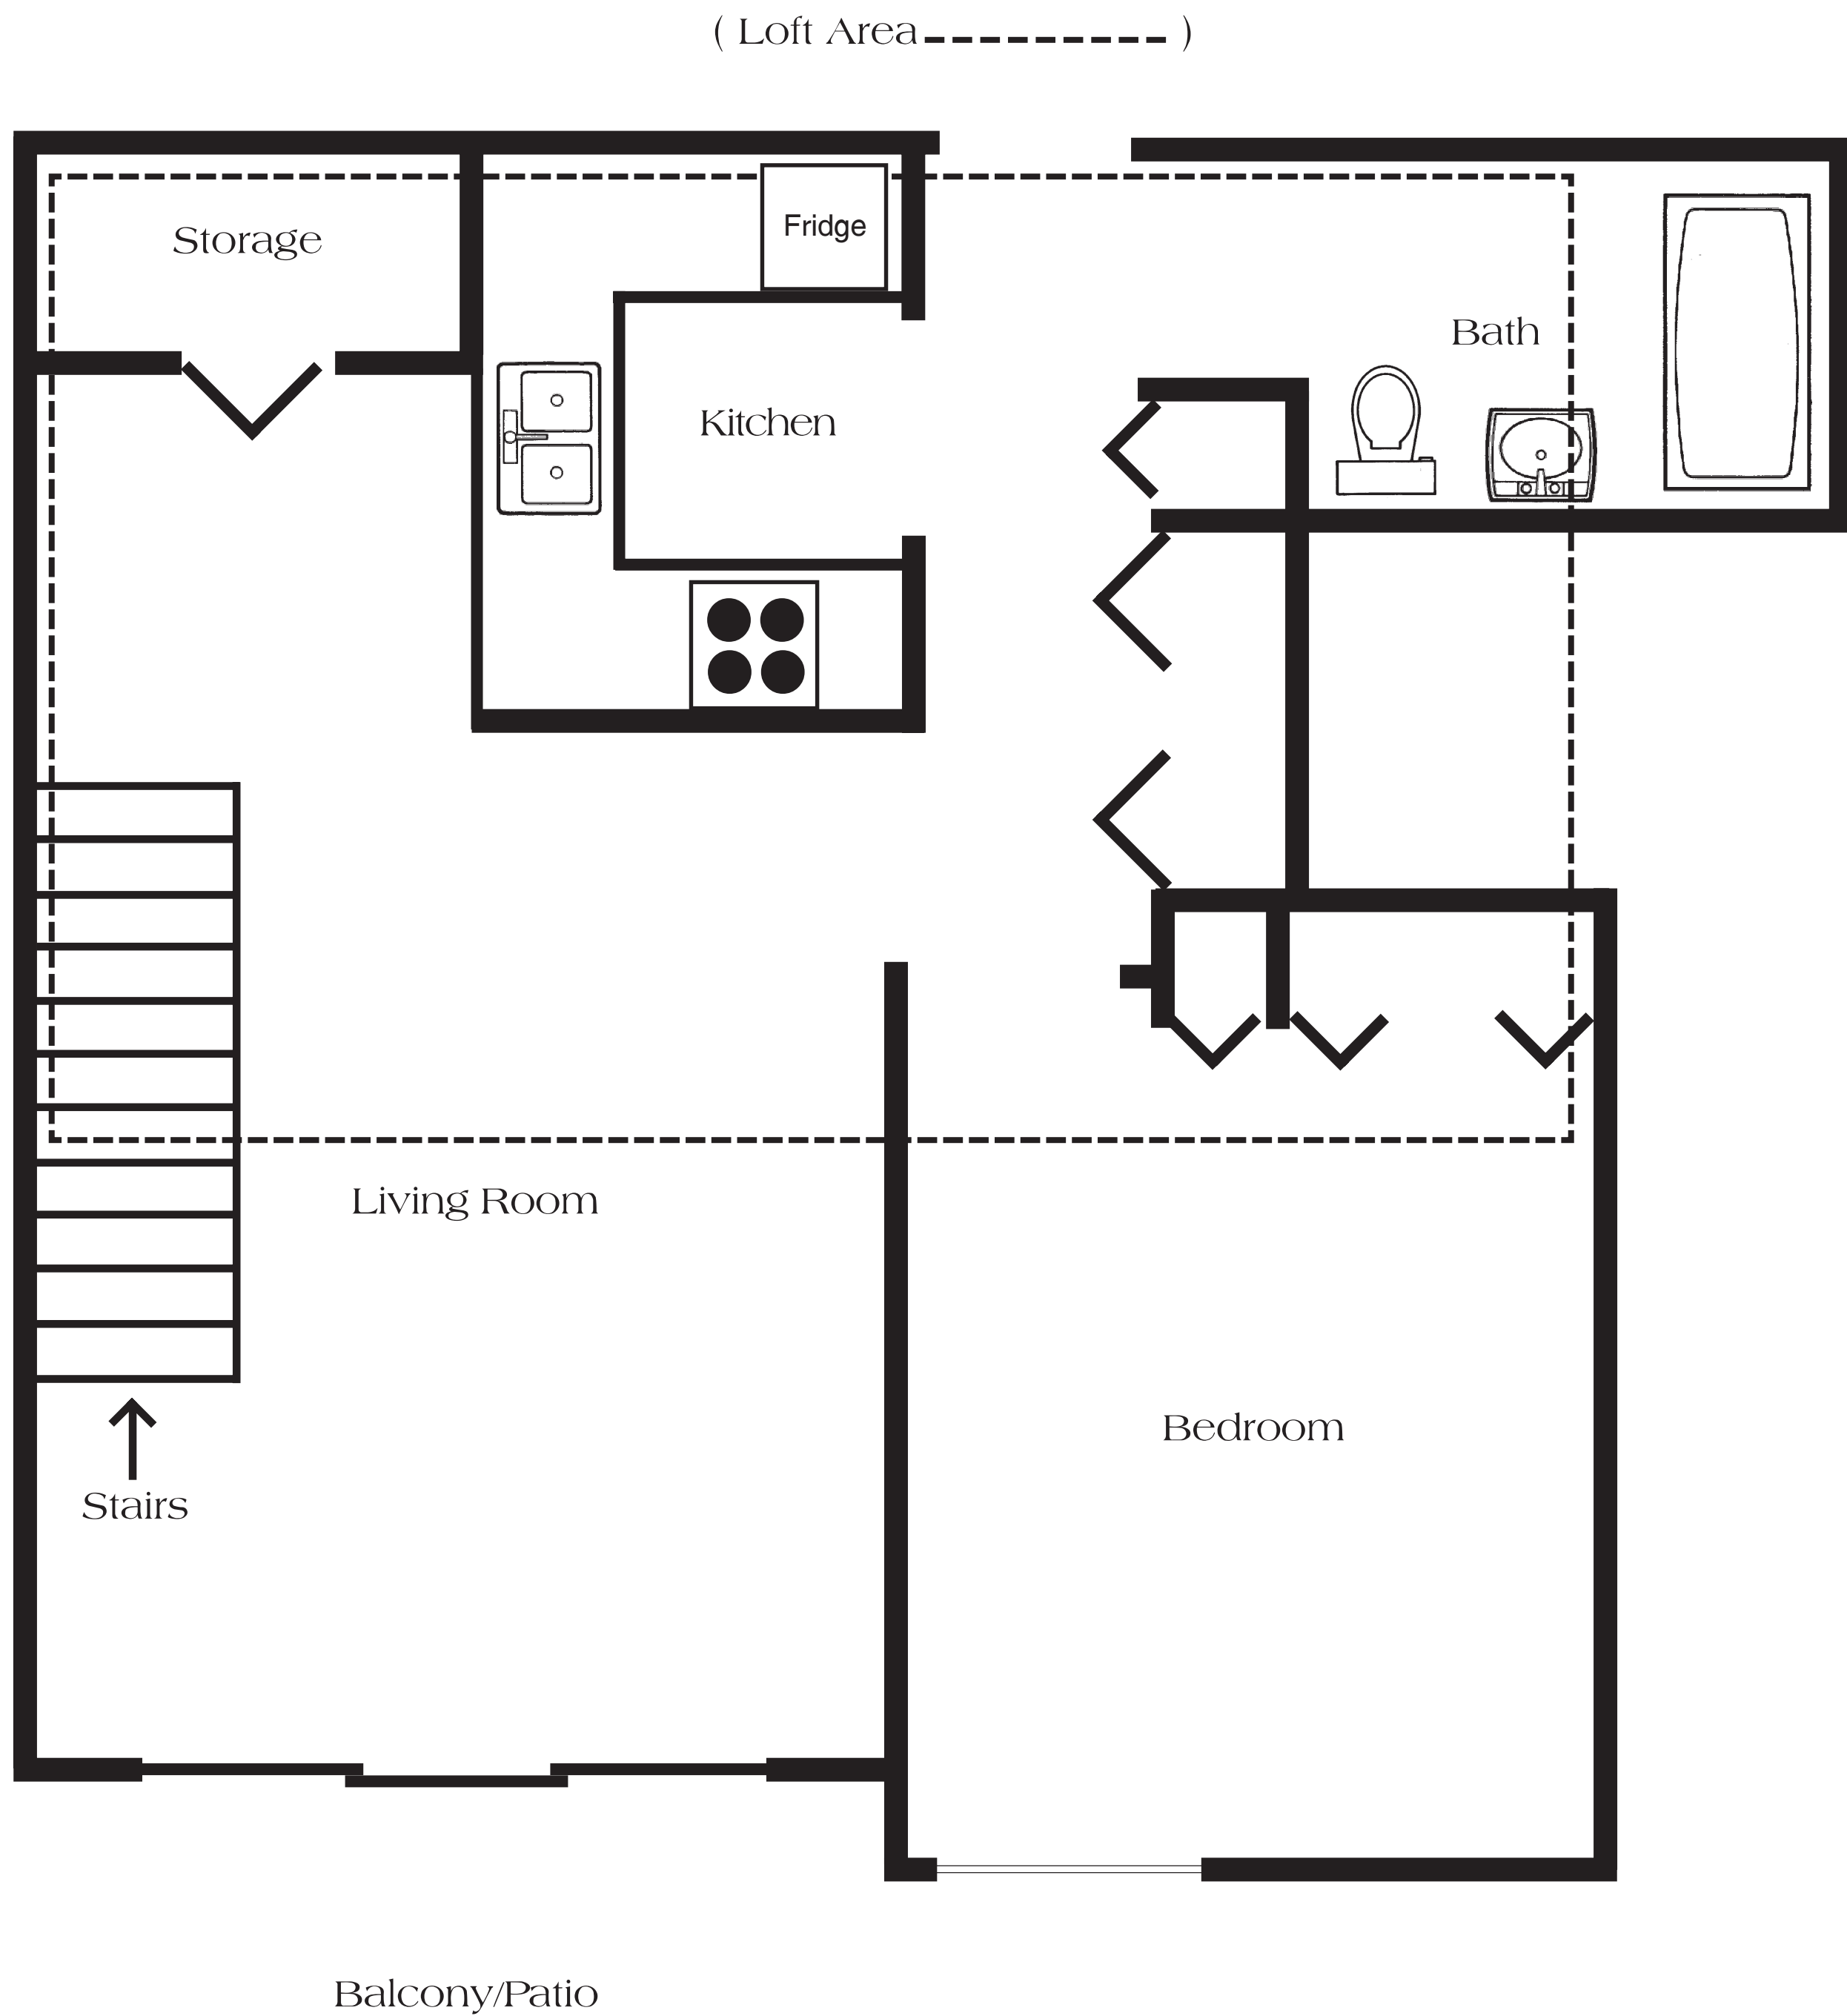

DHARMA DIGS

One Bedroom • 590/620 Sq.Ft.

Units #104, 105, 202, 203, 204, 210, 211,
212, 216, 302, 303, 304, 317

Suite layouts vary - see floor plans for specific suites

DHARMA DIGS

Two Bedroom • 730/820 Sq.Ft.

Units #103, 107, 201, 205, 206, 209, 214, 301, 305

Suite layouts vary - see floor plans for specific suites

DHARMA DIGS

One Bedroom & Loft • 967/988 Sq.Ft.
Units #308, 309, 406, 407 - Spiral Staircase

Suite layouts vary - see floor plans for specific suites

DHARMA DIGS

One Bedroom & Loft • 828/1022 Sq.Ft.

Units #311, 312, 314, 316, 402, 403, 404, 408 - Straight Staircase

Suite layouts vary - see floor plans for specific suites

DHARMA DIGS

Two Bedroom & Loft • 1075/1270 Sq.Ft.
Units #310, 315, 401, 405

(Loft Area - - - - -)

Suite layouts vary - see floor plans for specific suites