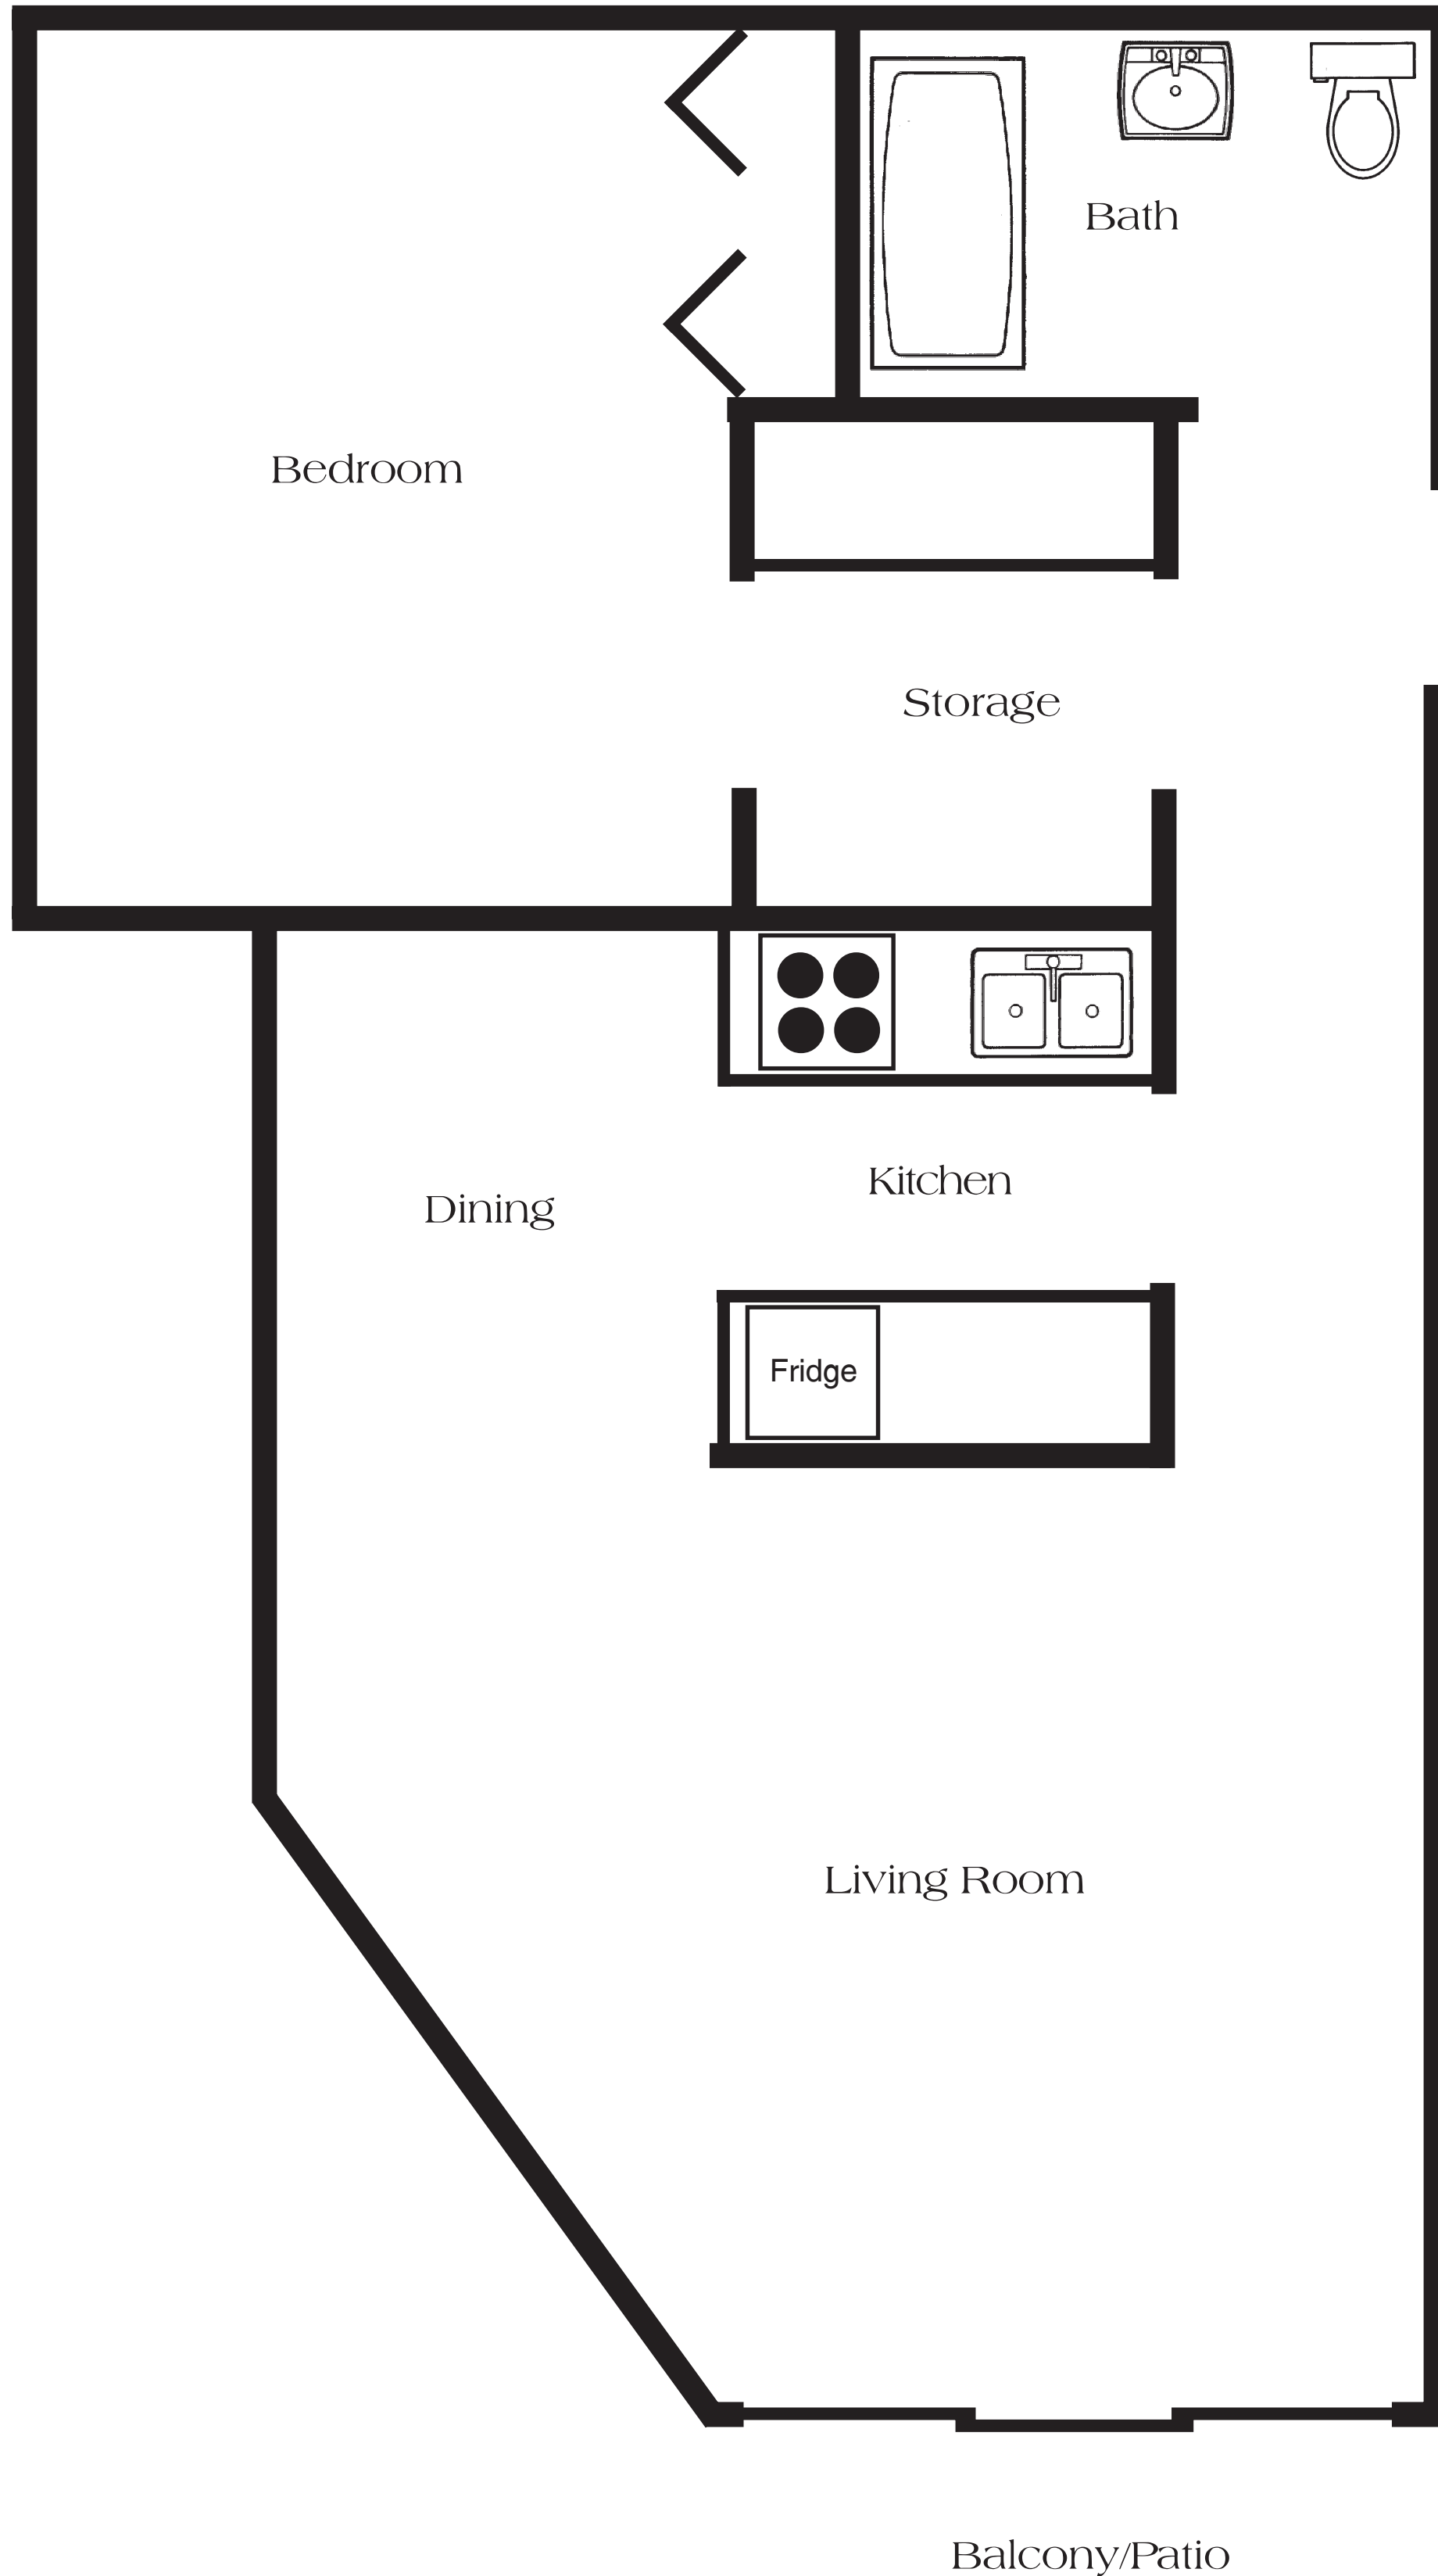

DHARMA DIGS

Studio • 470 Sq.Ft.

Unit #106

Suite layouts vary - see floor plans for specific suites

DHARMA DIGS

One Bedroom • 545/575 Sq.Ft.

Units #101, 102, 108, 207, 208, 215, 306, 307

Suite layouts vary - see floor plans for specific suites

DHARMA DIGS

One Bedroom • 590/620 Sq.Ft.

Units #104, 105, 202, 203, 204, 210, 211,
212, 216, 302, 303, 304, 317

Suite layouts vary - see floor plans for specific suites

DHARMA DIGS

Two Bedroom • 730/820 Sq.Ft.

Units #103, 107, 201, 205, 206, 209, 214, 301, 305

Suite layouts vary - see floor plans for specific suites

DHARMA DIGS

One Bedroom & Loft • 967/988 Sq.Ft.
Units #308, 309, 406, 407 - Spiral Staircase

Suite layouts vary - see floor plans for specific suites

(Loft Area - - - - -)

Suite layouts vary - see floor plans for specific suites