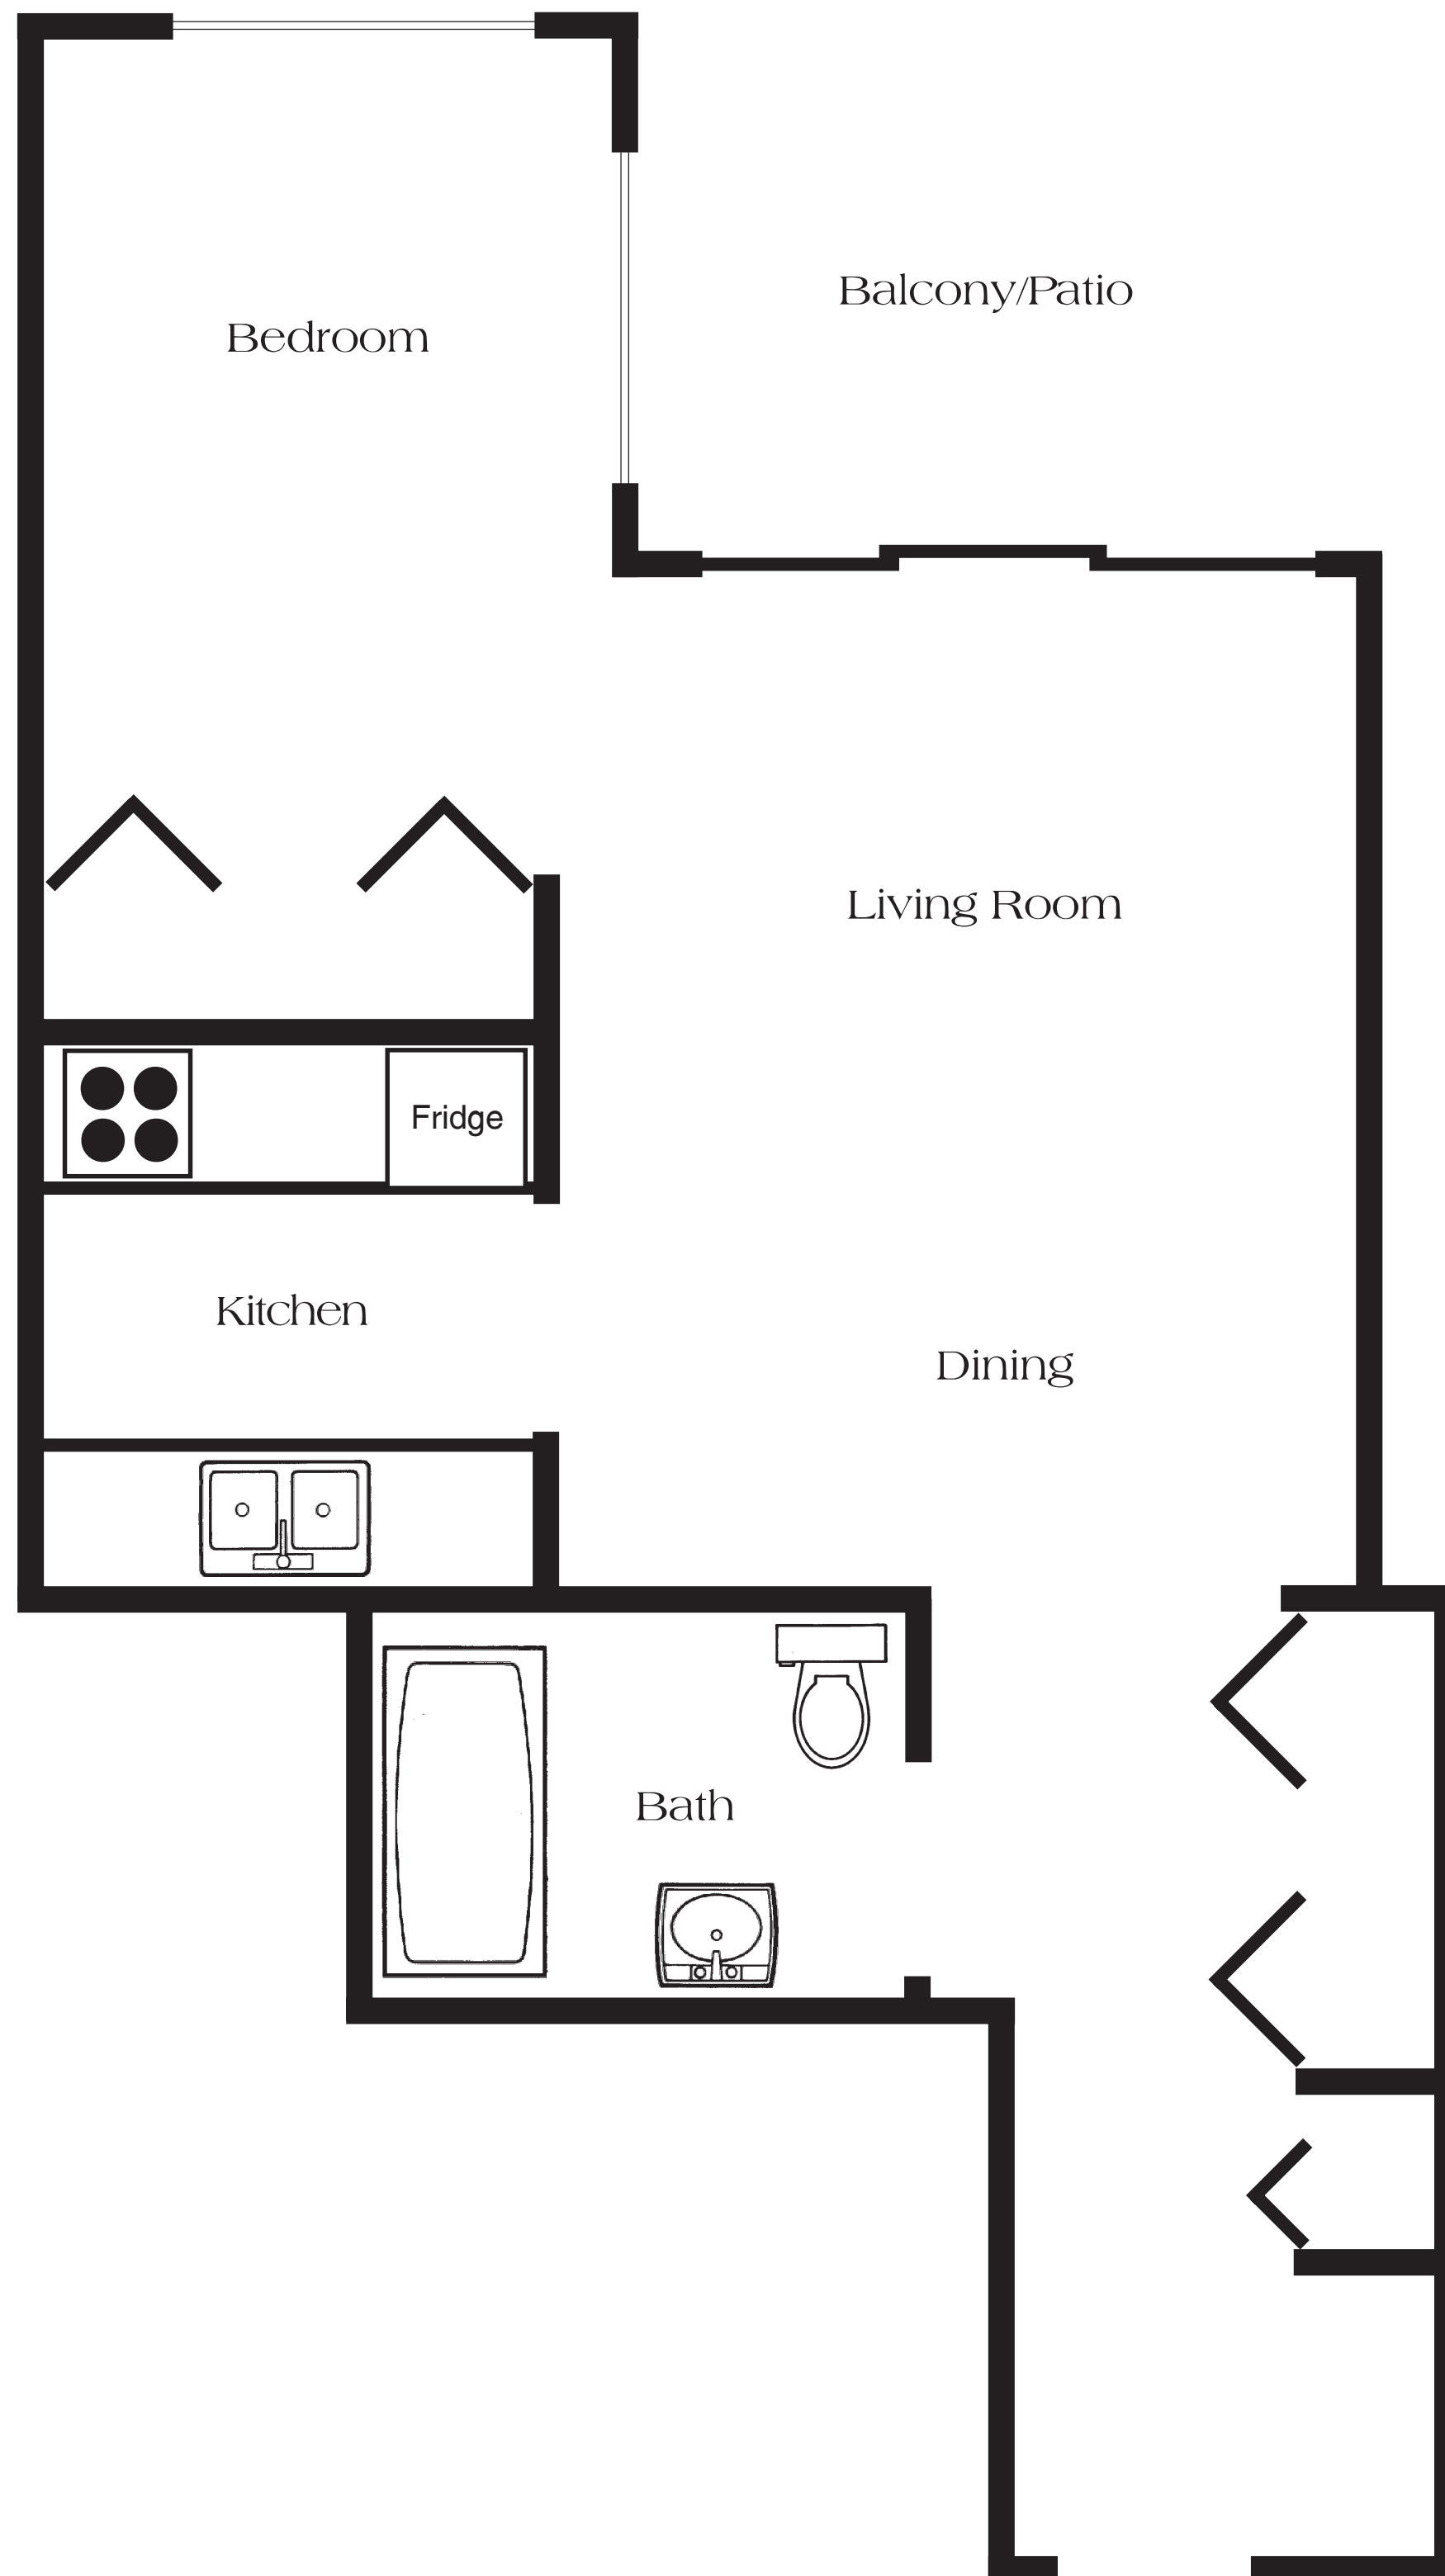

DHARMA DIGS

Studio • 470 Sq.Ft.

Unit #106

Suite layouts vary - see floor plans for specific suites

DHARMA DIGS

One Bedroom • 545/575 Sq.Ft.

Units #101, 102, 108, 207, 208, 215, 306, 307

Suite layouts vary - see floor plans for specific suites

DHARMA DIGS

One Bedroom • 590/620 Sq.Ft.

Units #104, 105, 202, 203, 204, 210, 211,
212, 216, 302, 303, 304, 317

Suite layouts vary - see floor plans for specific suites

DHARMA DIGS

Two Bedroom • 730/820 Sq.Ft.

Units #103, 107, 201, 205, 206, 209, 214, 301, 305

Suite layouts vary - see floor plans for specific suites

DHARMA DIGS

One Bedroom & Loft • 967/988 Sq.Ft.
Units #308, 309, 406, 407 - Spiral Staircase

Suite layouts vary - see floor plans for specific suites

(Loft Area - - - - -)

Suite layouts vary - see floor plans for specific suites