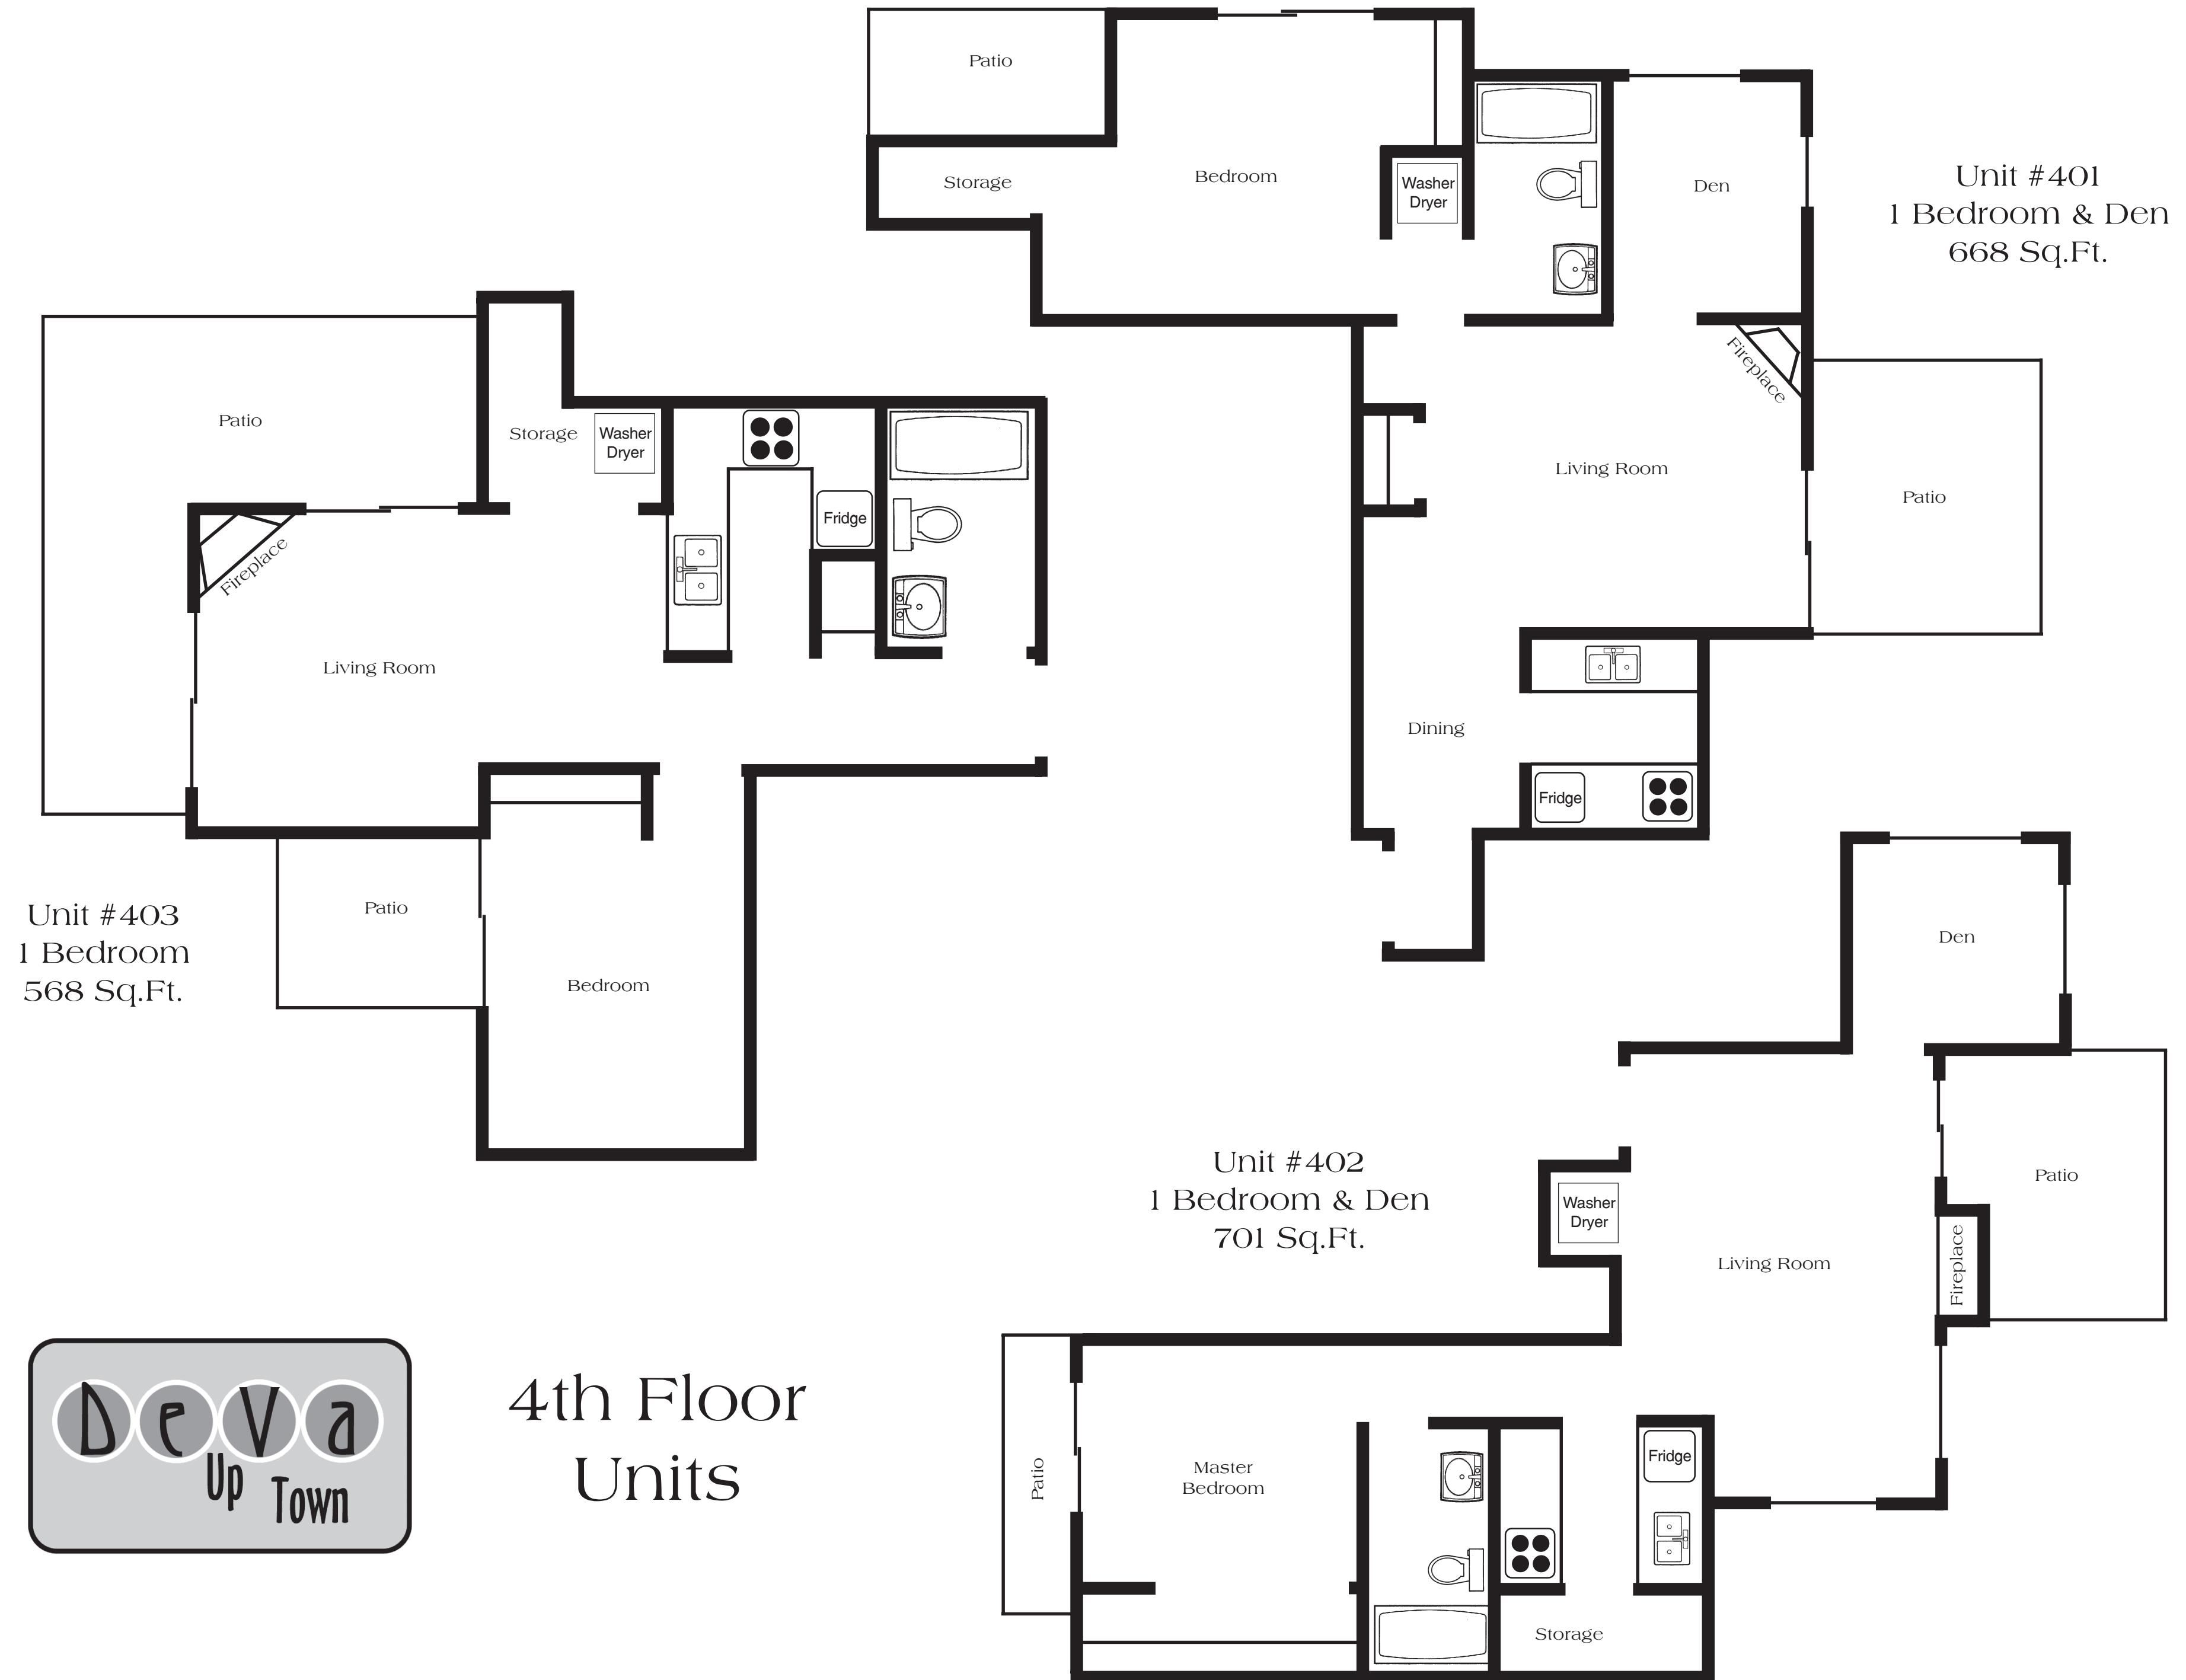

1st Floor Units

East 14th Avenue

Unit #104
2 Bedroom
767 Sq.Ft.

Unit #101
2 Bedroom
771 Sq.Ft.

Patio on Unit #103 only

Unit #103
2 Bedroom
761/760 Sq.Ft.

Unit #102
2 Bedroom
815/825 Sq.Ft.

2nd & 3rd Floor Units

Watson Street

East 14th Avenue

East 14th Avenue

4th Floor Units