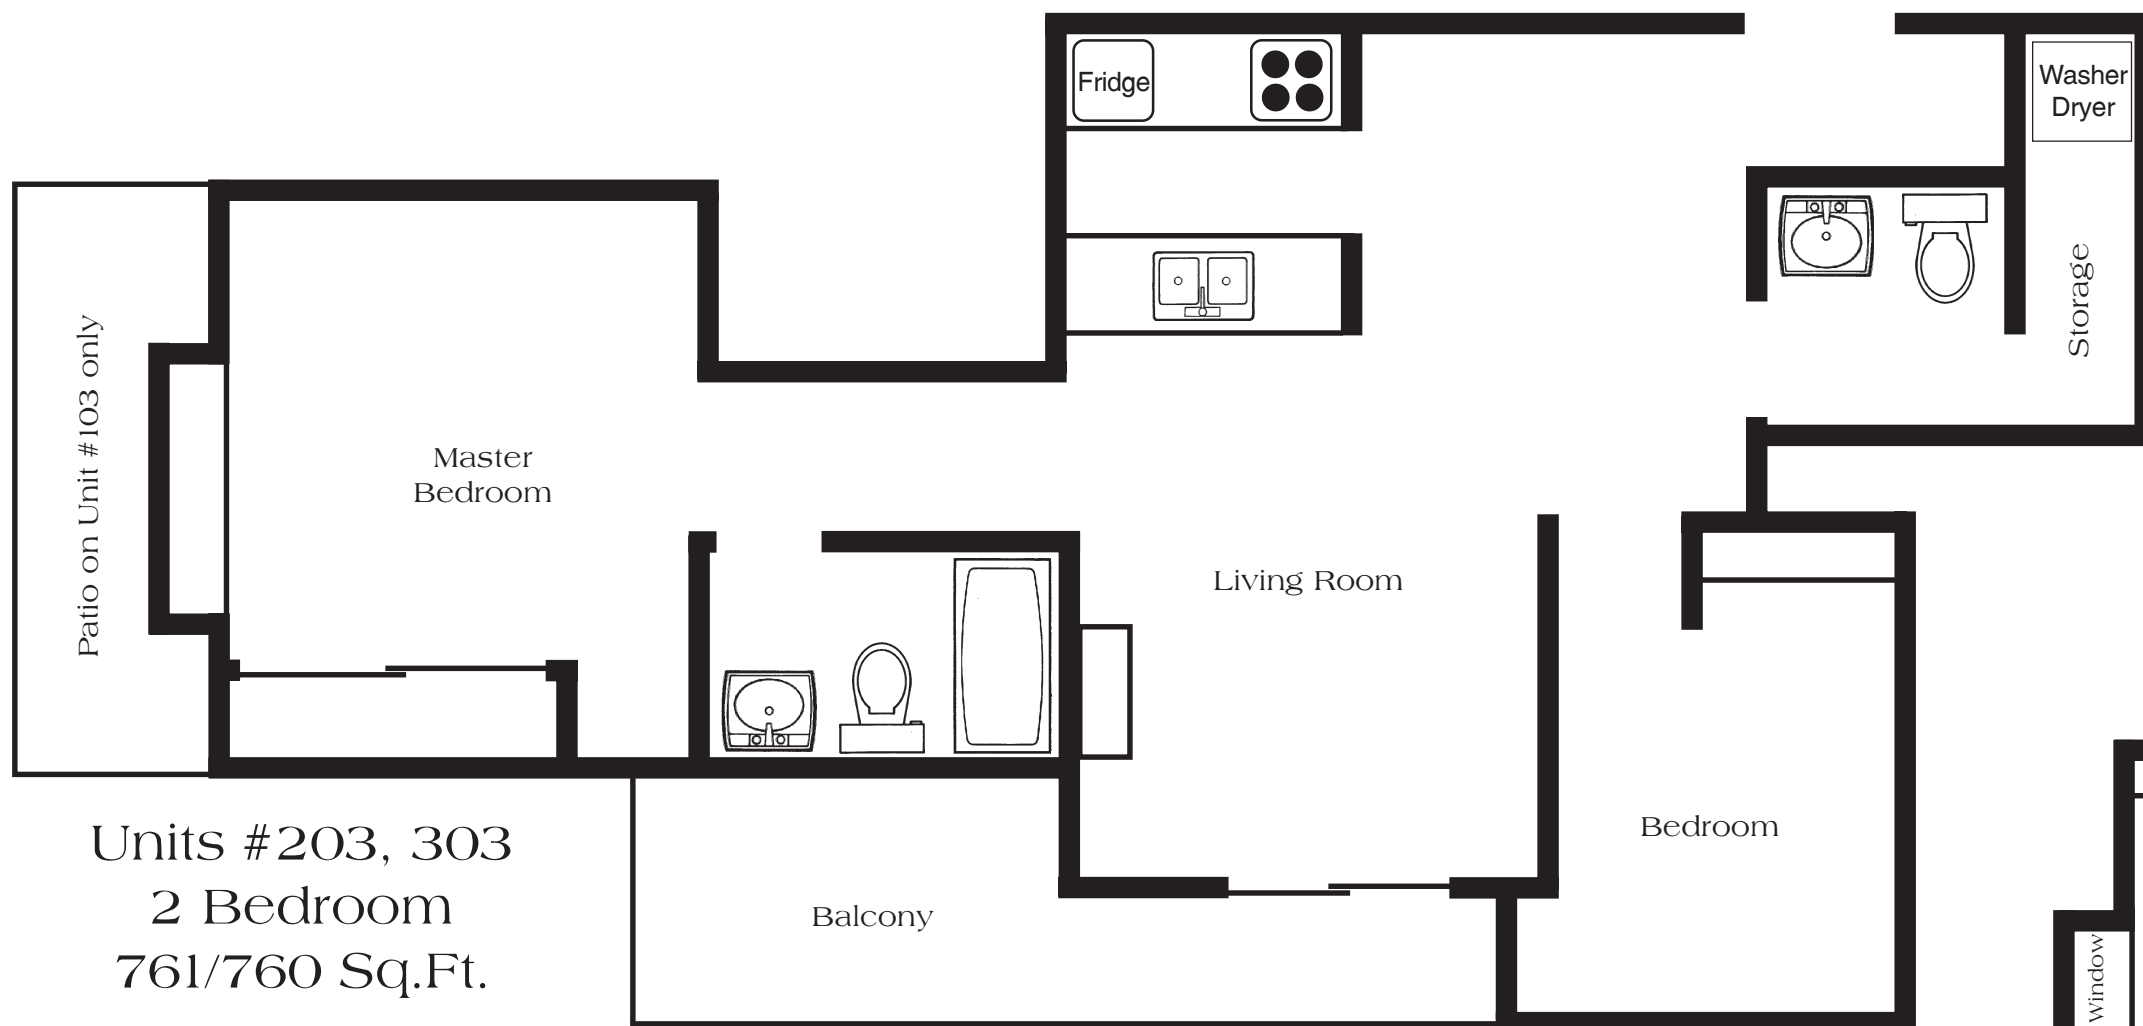

1st Floor Units

East 14th Avenue

Unit #104
2 Bedroom
767 Sq.Ft.

Unit #101
2 Bedroom
771 Sq.Ft.

Patio on Unit #103 only

Unit #103
2 Bedroom
761/760 Sq.Ft.

Unit #102
2 Bedroom
815/825 Sq.Ft.

2nd & 3rd Floor Units

Watson Street

East 14th Avenue

East 14th Avenue

4th Floor Units