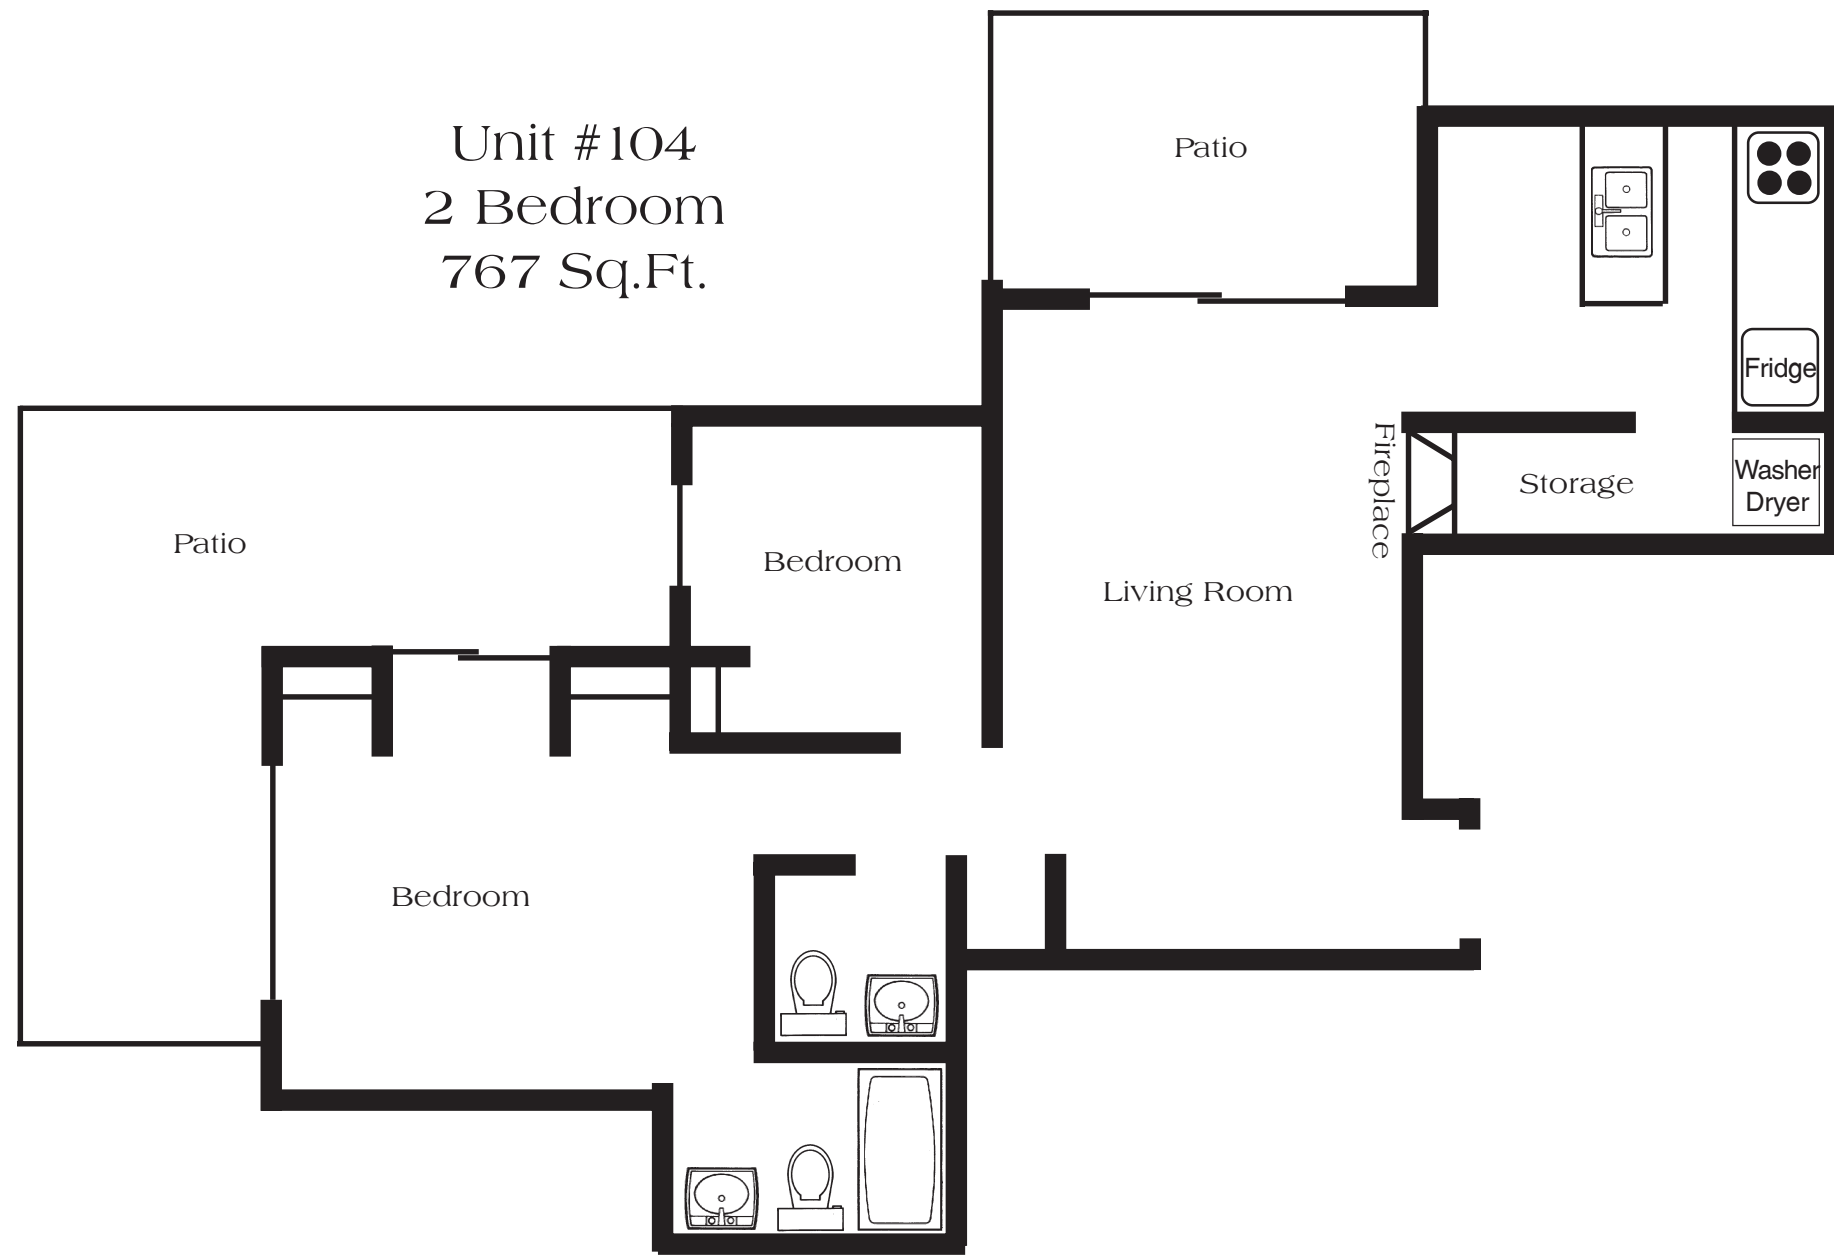

1st Floor Units

East 14th Avenue

Unit #104
2 Bedroom
767 Sq.Ft.

Unit #101
2 Bedroom
771 Sq.Ft.

Patio on Unit #103 only

Unit #103
2 Bedroom
761/760 Sq.Ft.

Unit #102
2 Bedroom
815/825 Sq.Ft.

2nd & 3rd Floor Units

Watson Street

East 14th Avenue

East 14th Avenue

4th Floor Units