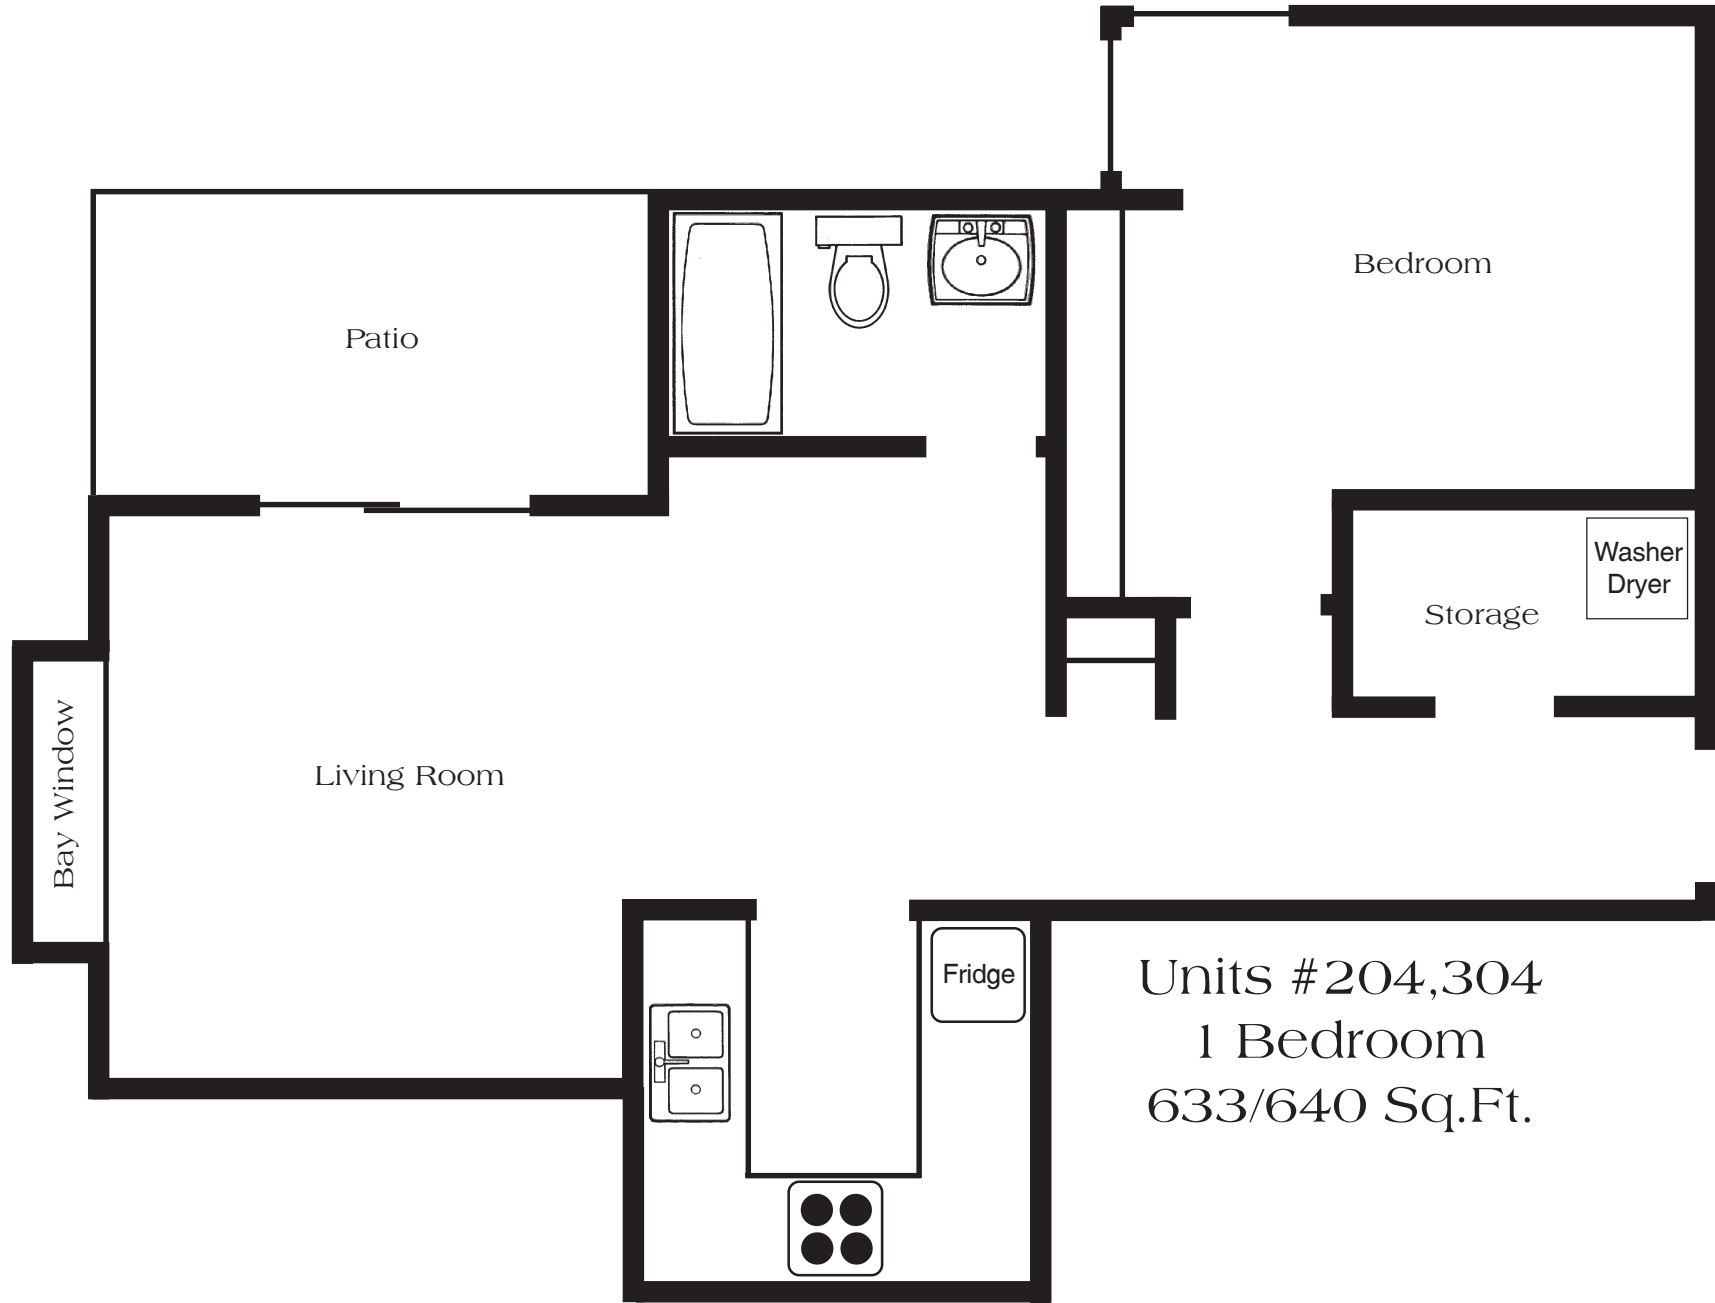

1st Floor Units

East 14th Avenue

Unit #104
2 Bedroom
767 Sq.Ft.

Unit #101
2 Bedroom
771 Sq.Ft.

Patio on Unit #103 only

Unit #103
2 Bedroom
761/760 Sq.Ft.

Unit #102
2 Bedroom
815/825 Sq.Ft.

2nd & 3rd Floor Units

Watson Street

East 14th Avenue

East 14th Avenue

4th Floor Units