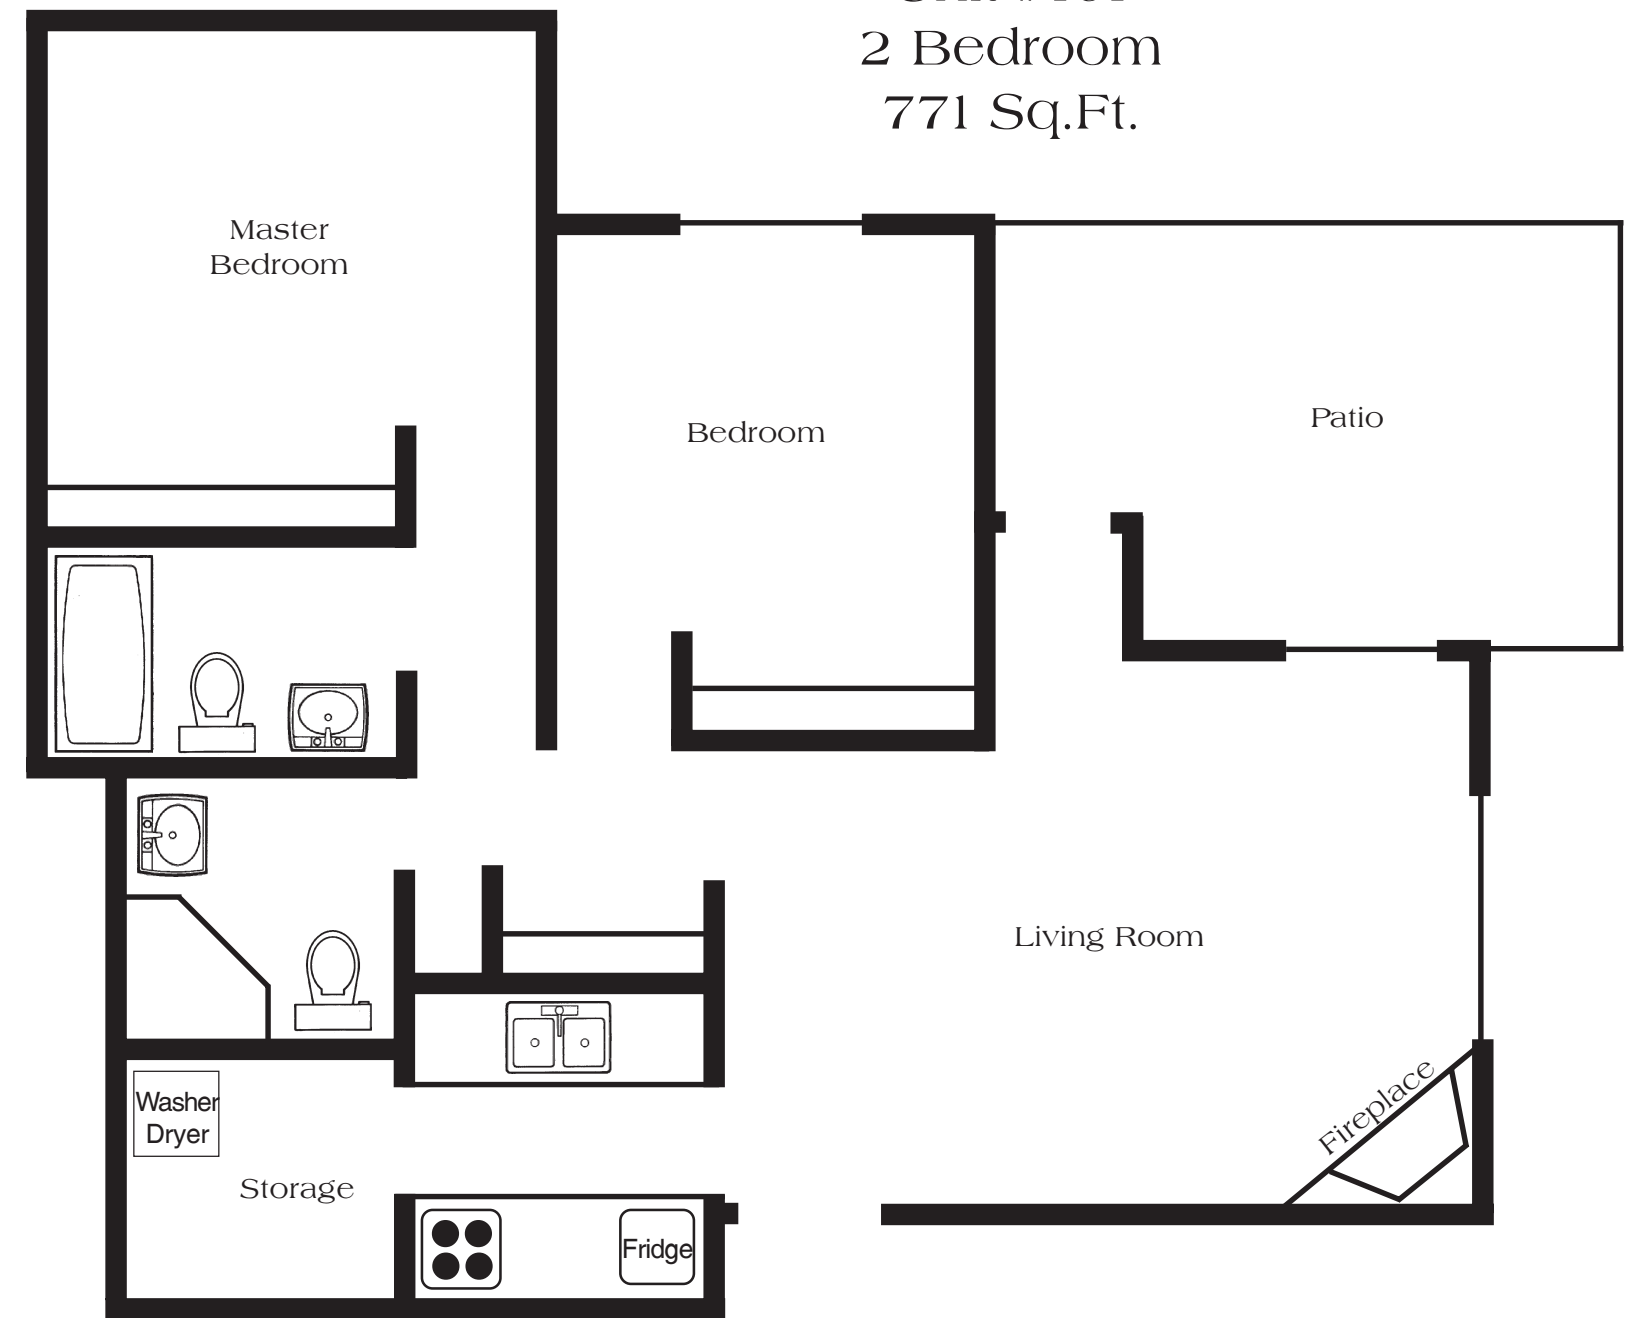

1st Floor Units

East 14th Avenue

Unit #104
2 Bedroom
767 Sq.Ft.

Unit #101
2 Bedroom
771 Sq.Ft.

Patio on Unit #103 only

Unit #103
2 Bedroom
761/760 Sq.Ft.

Unit #102
2 Bedroom
815/825 Sq.Ft.

2nd & 3rd Floor Units

Watson Street

East 14th Avenue

East 14th Avenue

4th Floor Units