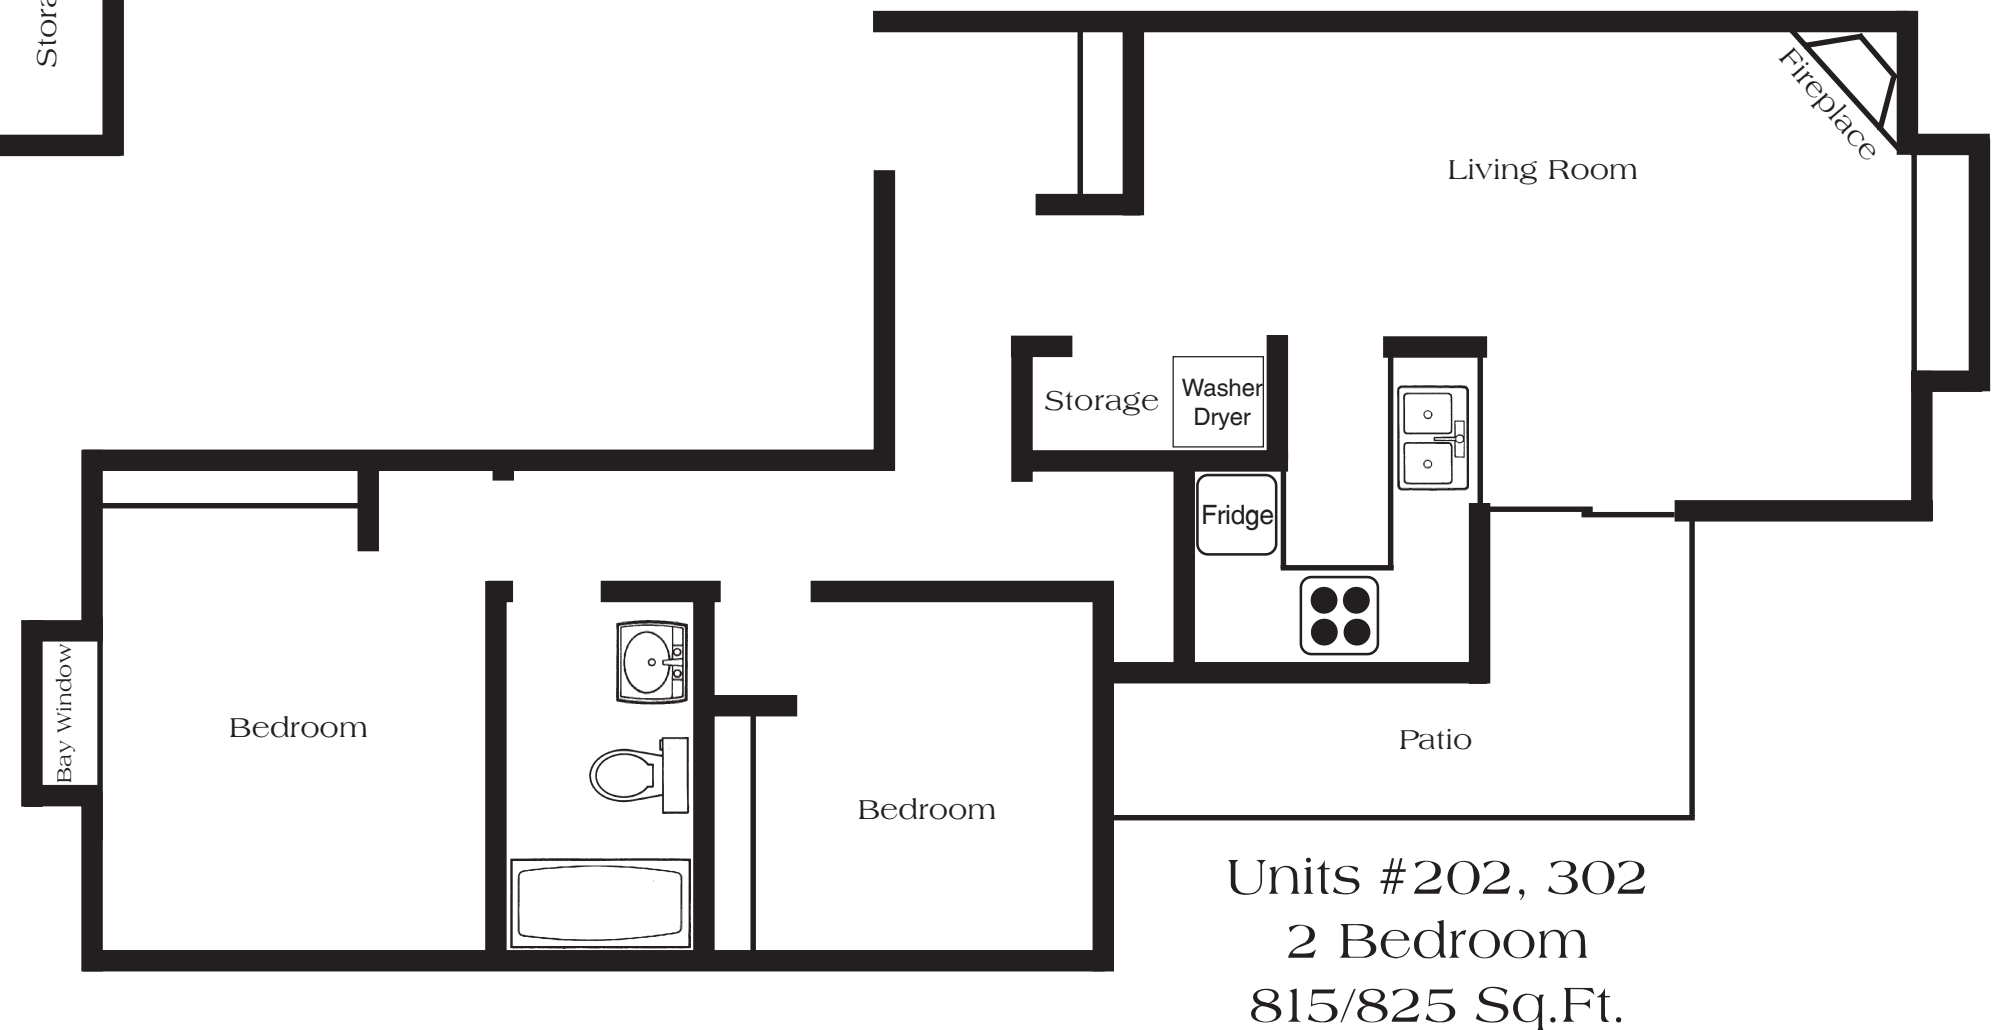

1st Floor Units

East 14th Avenue

Unit #104
2 Bedroom
767 Sq.Ft.

Unit #101
2 Bedroom
771 Sq.Ft.

Patio on Unit #103 only

Unit #103
2 Bedroom
761/760 Sq.Ft.

Unit #102
2 Bedroom
815/825 Sq.Ft.

2nd & 3rd Floor Units

Watson Street

East 14th Avenue

East 14th Avenue

4th Floor Units