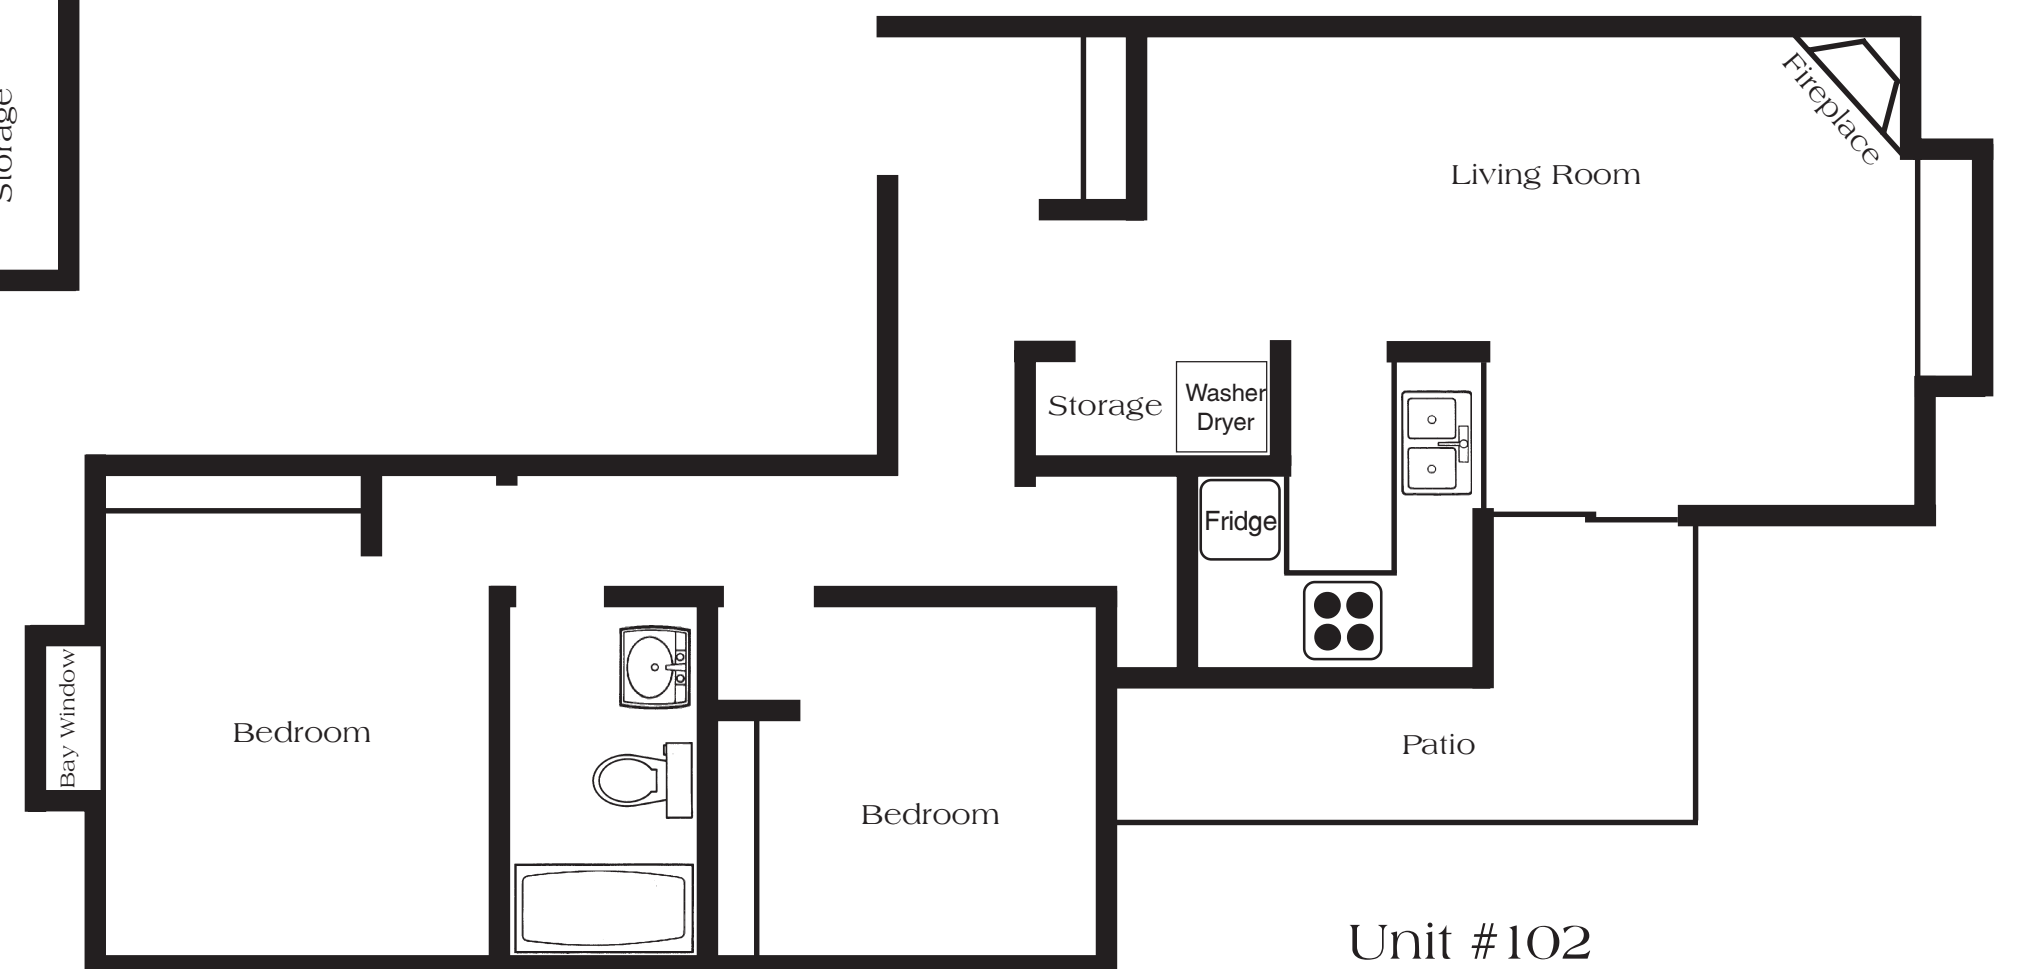

1st Floor Units

East 14th Avenue

Unit #104
2 Bedroom
767 Sq.Ft.

Unit #101
2 Bedroom
771 Sq.Ft.

Patio on Unit #103 only

Unit #103
2 Bedroom
761/760 Sq.Ft.

Unit #102
2 Bedroom
815/825 Sq.Ft.

2nd & 3rd Floor Units

Watson Street

East 14th Avenue

East 14th Avenue

4th Floor Units