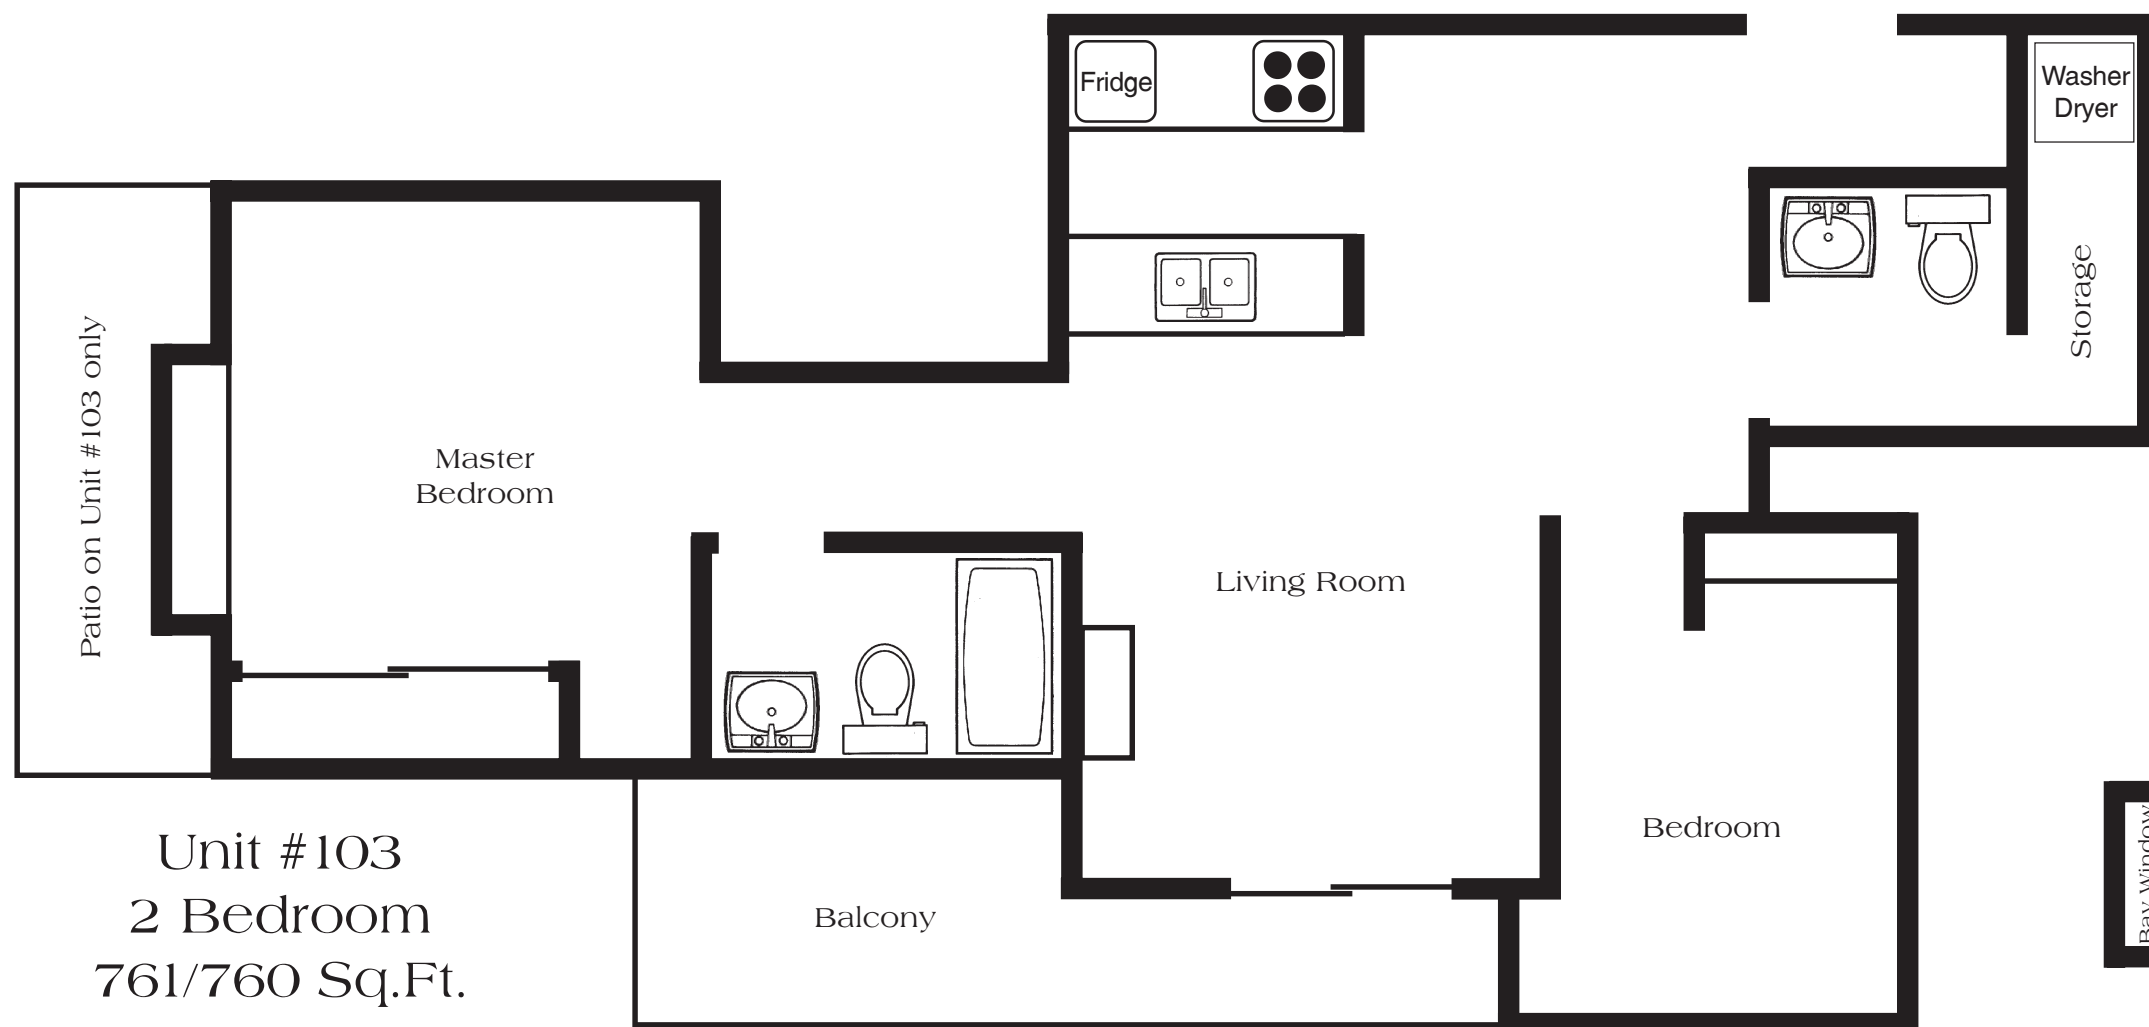

1st Floor Units

East 14th Avenue

Unit #104
2 Bedroom
767 Sq.Ft.

Unit #101
2 Bedroom
771 Sq.Ft.

Patio on Unit #103 only

Unit #103
2 Bedroom
761/760 Sq.Ft.

Unit #102
2 Bedroom
815/825 Sq.Ft.

2nd & 3rd Floor Units

Watson Street

East 14th Avenue

East 14th Avenue

4th Floor Units