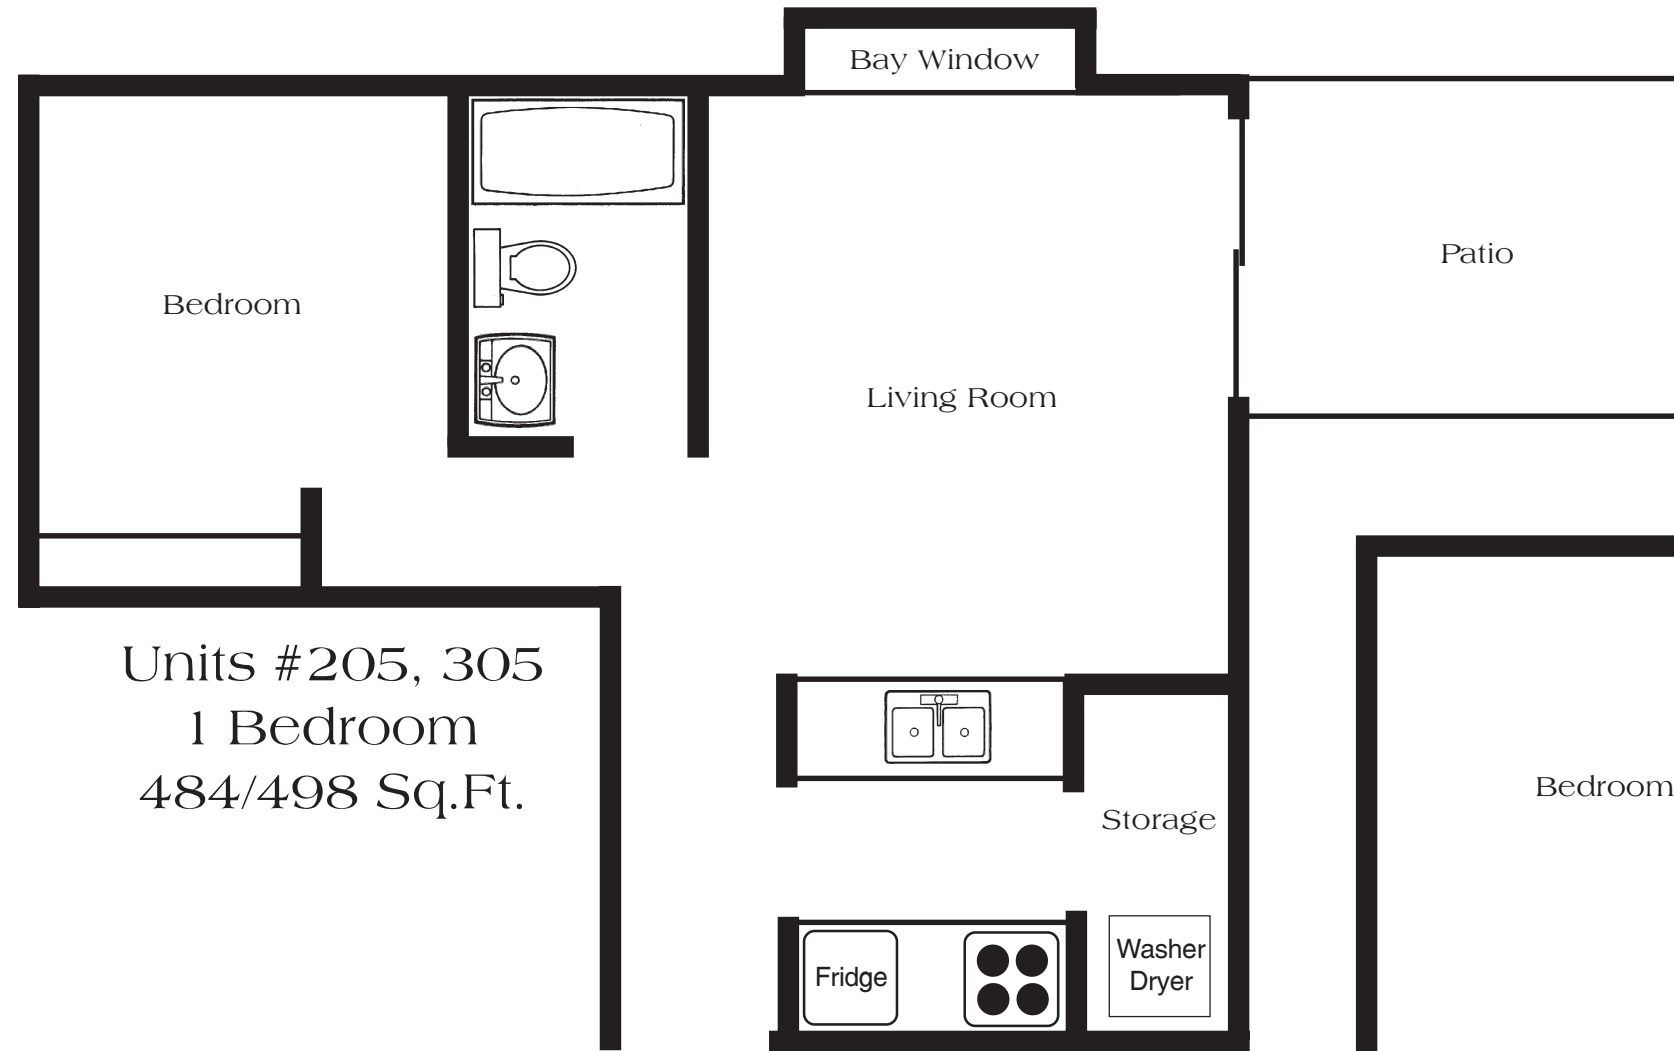

1st Floor Units

East 14th Avenue

Unit #104
2 Bedroom
767 Sq.Ft.

Unit #101
2 Bedroom
771 Sq.Ft.

Patio on Unit #103 only

Unit #103
2 Bedroom
761/760 Sq.Ft.

Unit #102
2 Bedroom
815/825 Sq.Ft.

2nd & 3rd Floor Units

Watson Street

East 14th Avenue

East 14th Avenue

4th Floor Units