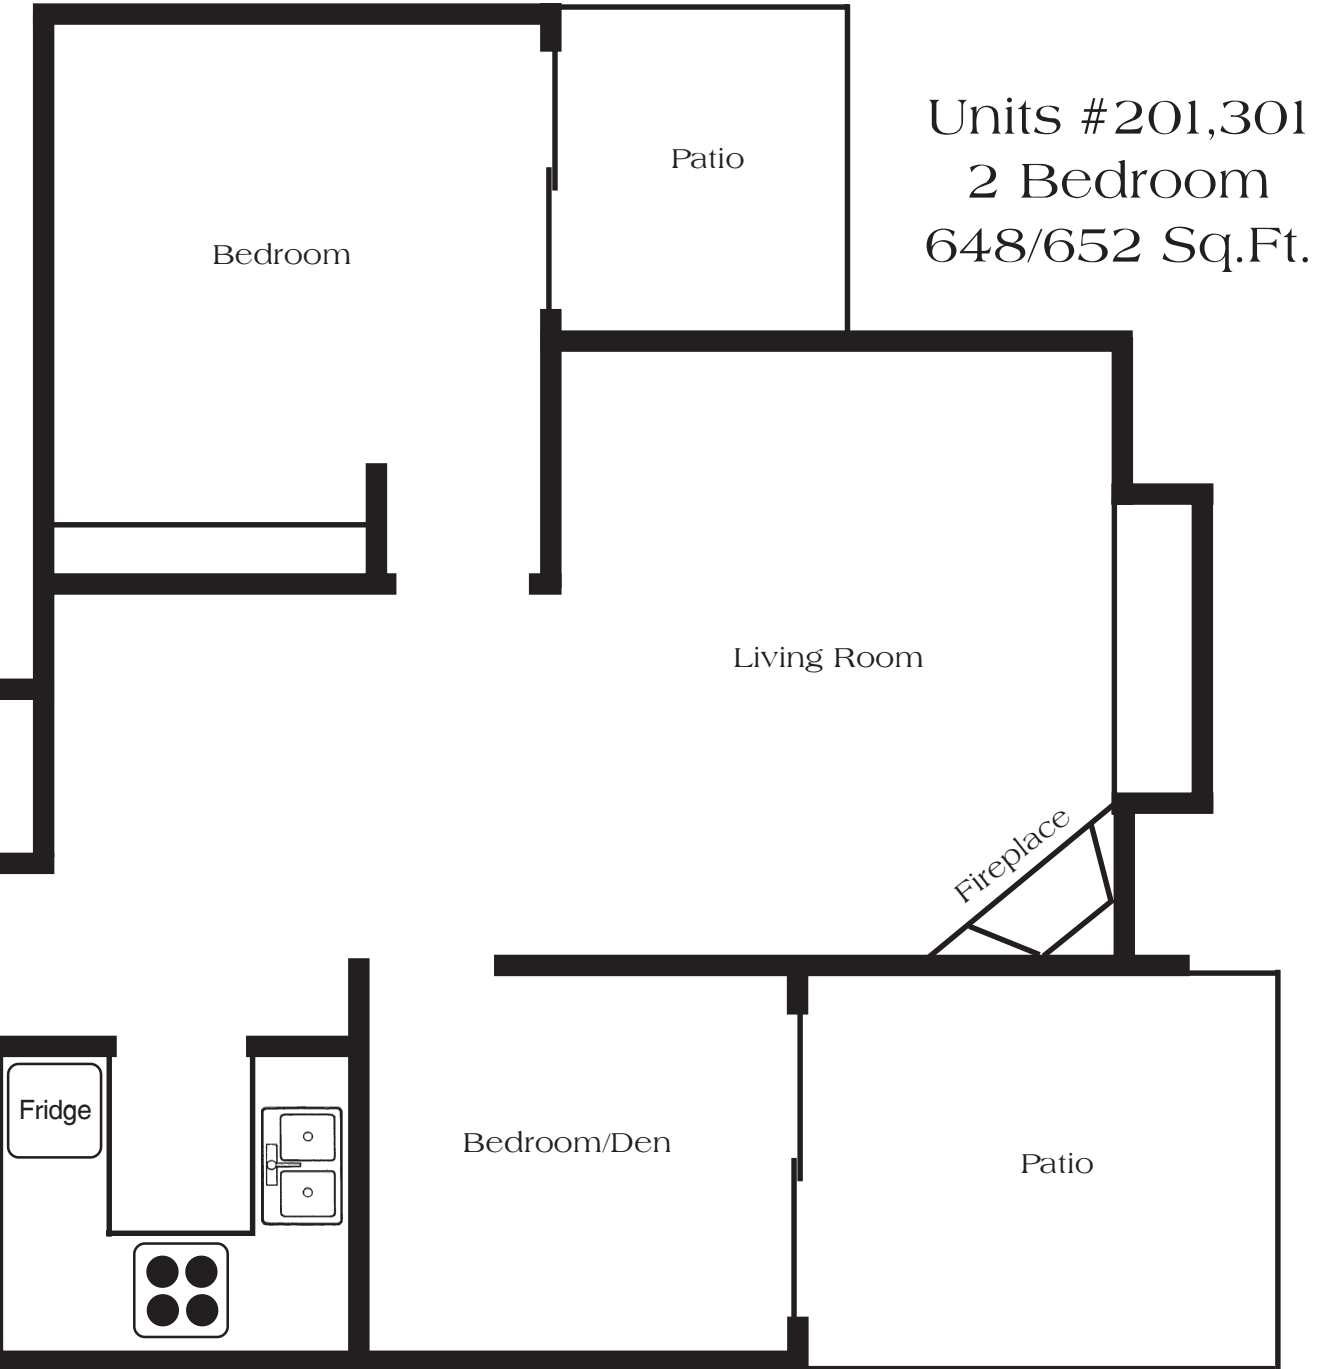

1st Floor Units

East 14th Avenue

Unit #104
2 Bedroom
767 Sq.Ft.

Unit #101
2 Bedroom
771 Sq.Ft.

Patio on Unit #103 only

Unit #103
2 Bedroom
761/760 Sq.Ft.

Unit #102
2 Bedroom
815/825 Sq.Ft.

2nd & 3rd Floor Units

Watson Street

East 14th Avenue

East 14th Avenue

4th Floor Units